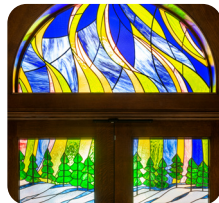

# Canadian Symbols at Parliament

Symbols are images that represent something else. They may make us think of an idea, a place or a story. For example, a dove can represent peace.

The Parliament Buildings are full of symbols from across Canada.

INUK HUNTER

MACE  
(HOUSE OF  
COMMONS)

MACE  
(SENATE)

MAPLE LEAF

MOOSE

STAINED GLASS  
WINDOW

ORCA

PEACE TOWER