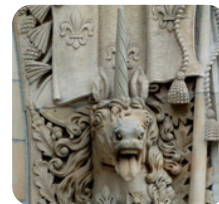

# Canadian Symbols at Parliament

Symbols are images that represent something else. They may make us think of an idea, a place or a story. For example, a dove can represent peace.

The Parliament Buildings are full of symbols from across Canada.

PHOENIX

POPPY

PROVINCIAL AND  
TERRITORIAL  
SHIELDS

SAILOR

UNICORN

This animal works hard and has a big, flat tail. It is Canada's national animal.

This stone carving represents the Monarch (the King or Queen)

This little red flower is used to remember soldiers, especially around Remembrance Day.

This tower was named to honour the end of the First World War.

This big animal has antlers and lives in many different parts of Canada.

The bands on the sides of this Canadian symbol represent the Atlantic and Pacific oceans.

This mythical creature has a horn on its head. It is a symbol of Scotland.

These symbols represent Canada's 13 provinces and territories.