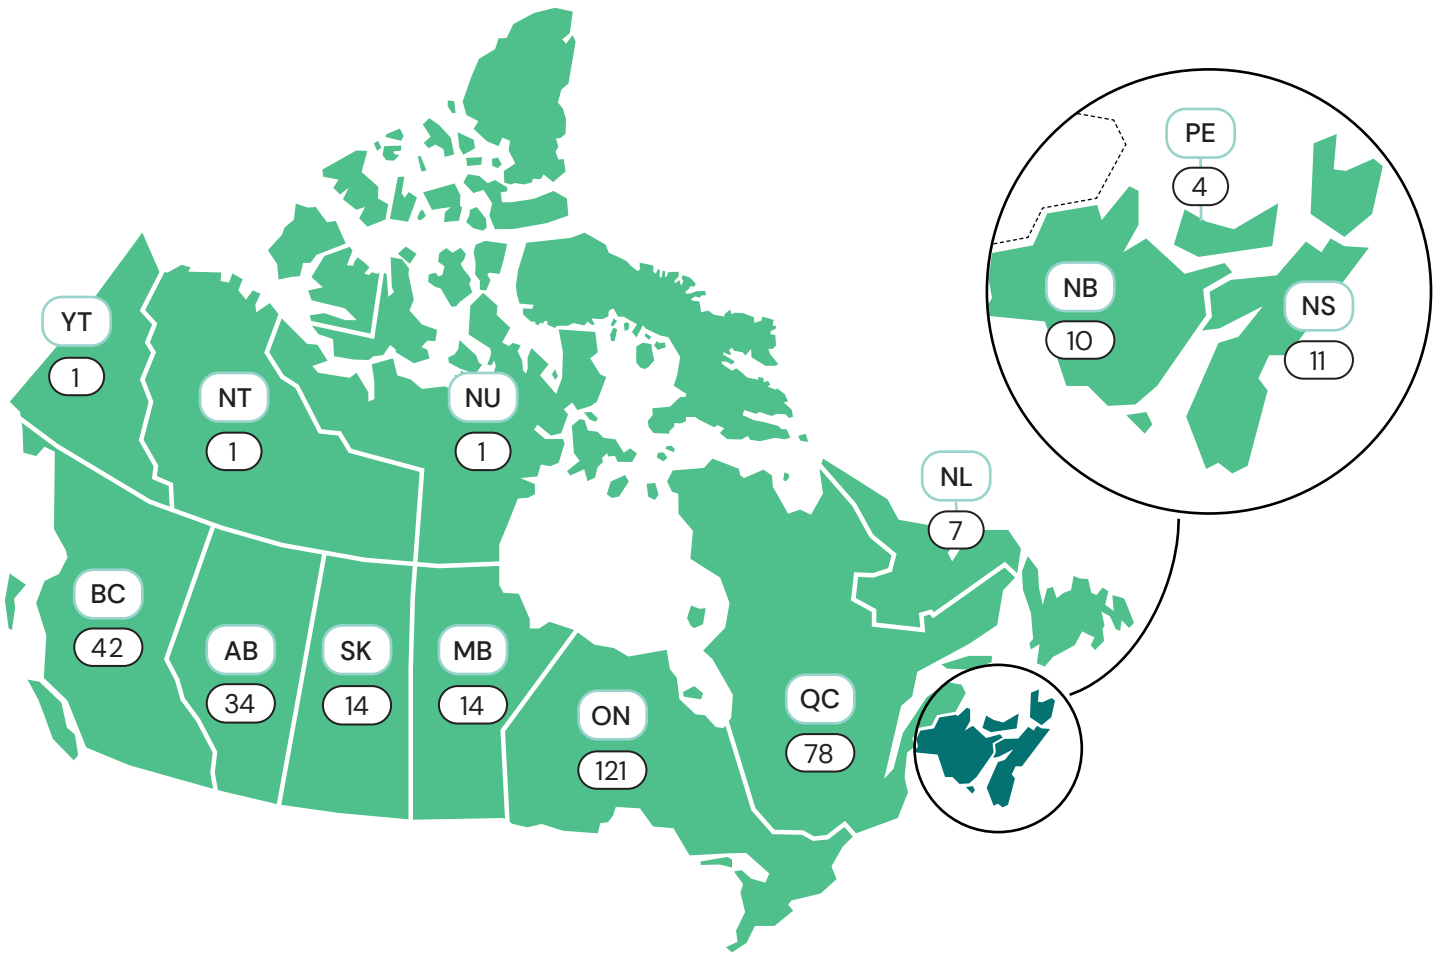

Assembling Canada

THEME 1 – DATE OF CONFEDERATION

ON – Ontario	YT – Yukon	NB – New Brunswick	NL – Newfoundland and Labrador
QC – Quebec	AB – Alberta	BC – British Columbia	NT – Northwest Territories
NU – Nunavut	MB – Manitoba	SK – Saskatchewan	PE – Prince Edward Island
NS – Nova Scotia			

THEME 2 – NUMBER OF SENATORS

ON – Ontario

YT – Yukon

NB – New Brunswick

NL – Newfoundland and Labrador

QC – Quebec

AB – Alberta

BC – British Columbia

NT – Northwest Territories

NU – Nunavut

MB – Manitoba

SK – Saskatchewan

PE – Prince Edward Island

NS – Nova Scotia

THEME 3 – NUMBER OF MPs

ON – Ontario	YT – Yukon	NB – New Brunswick	NL – Newfoundland and Labrador
QC – Quebec	AB – Alberta	BC – British Columbia	NT – Northwest Territories
NU – Nunavut	MB – Manitoba	SK – Saskatchewan	PE – Prince Edward Island
NS – Nova Scotia			