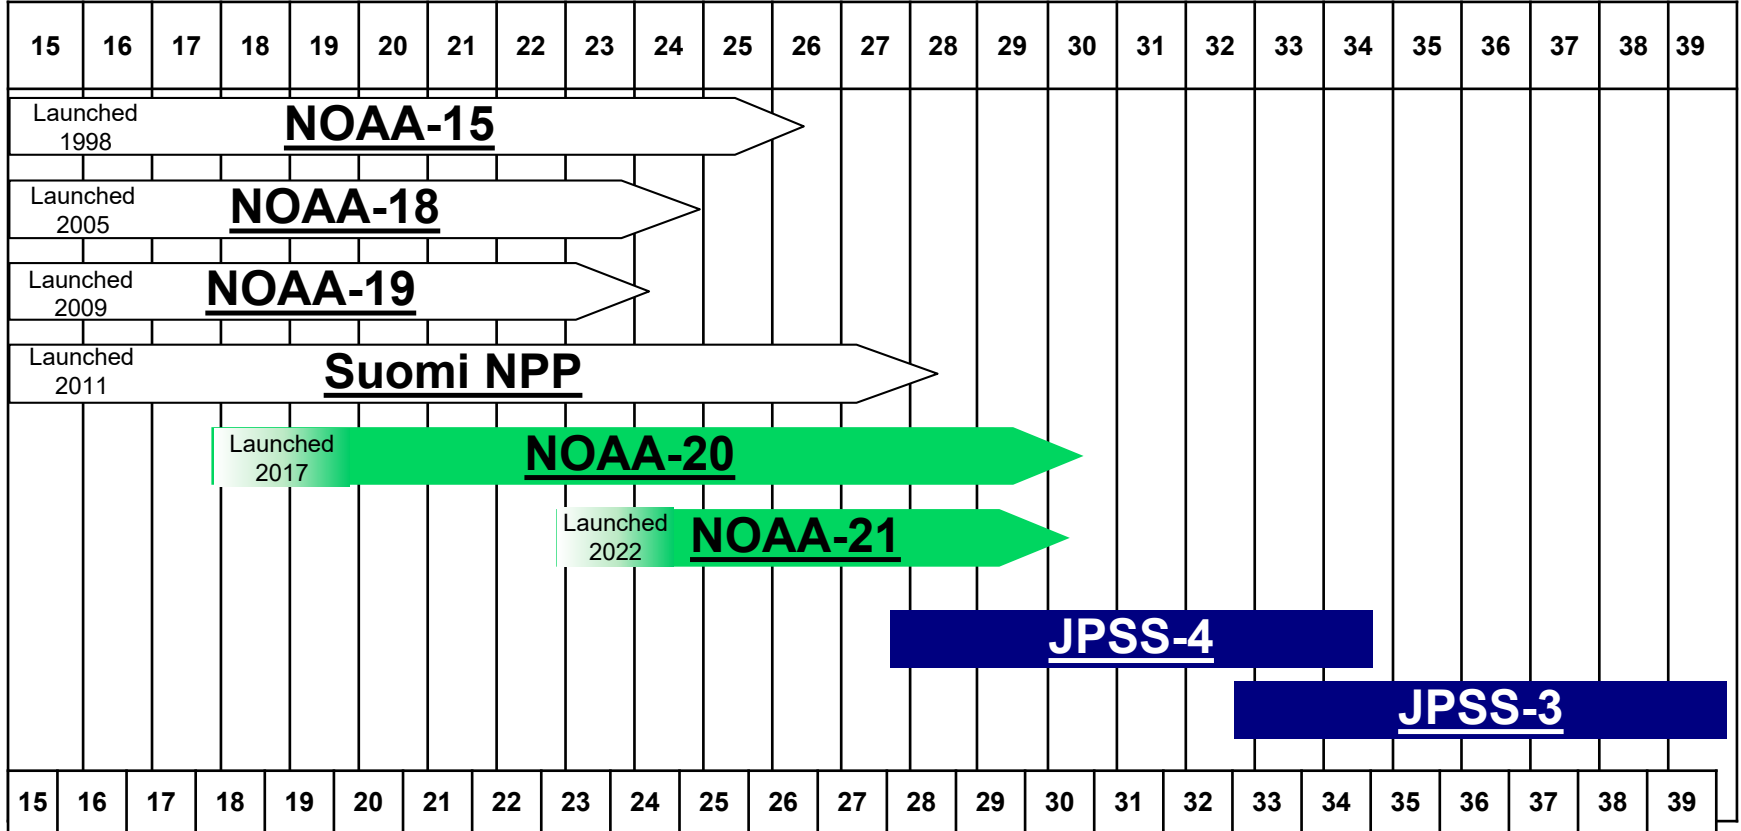

# NOAA Polar Satellite Programs Continuity of Weather Observations

Calendar Year

Click a satellite's name for the current status.

As of March 2024

Fiscal Year

**Key**

- In-orbit and operational
- Planned mission life
- On-orbit residuals
- Planned mission life beyond 2039
- In-orbit checkout

Approved: Stephen Blz  
 Assistant Administrator for  
 Satellite and Information Services

Operational satellite extended life estimates (indicated by an arrow) are based on July 2023 reliability analyses (60% confidence) for satellites in orbit for at least one year.  
 Suomi NPP: Suomi National Polar-orbiting Partnership; JPSS: Joint Polar Satellite System