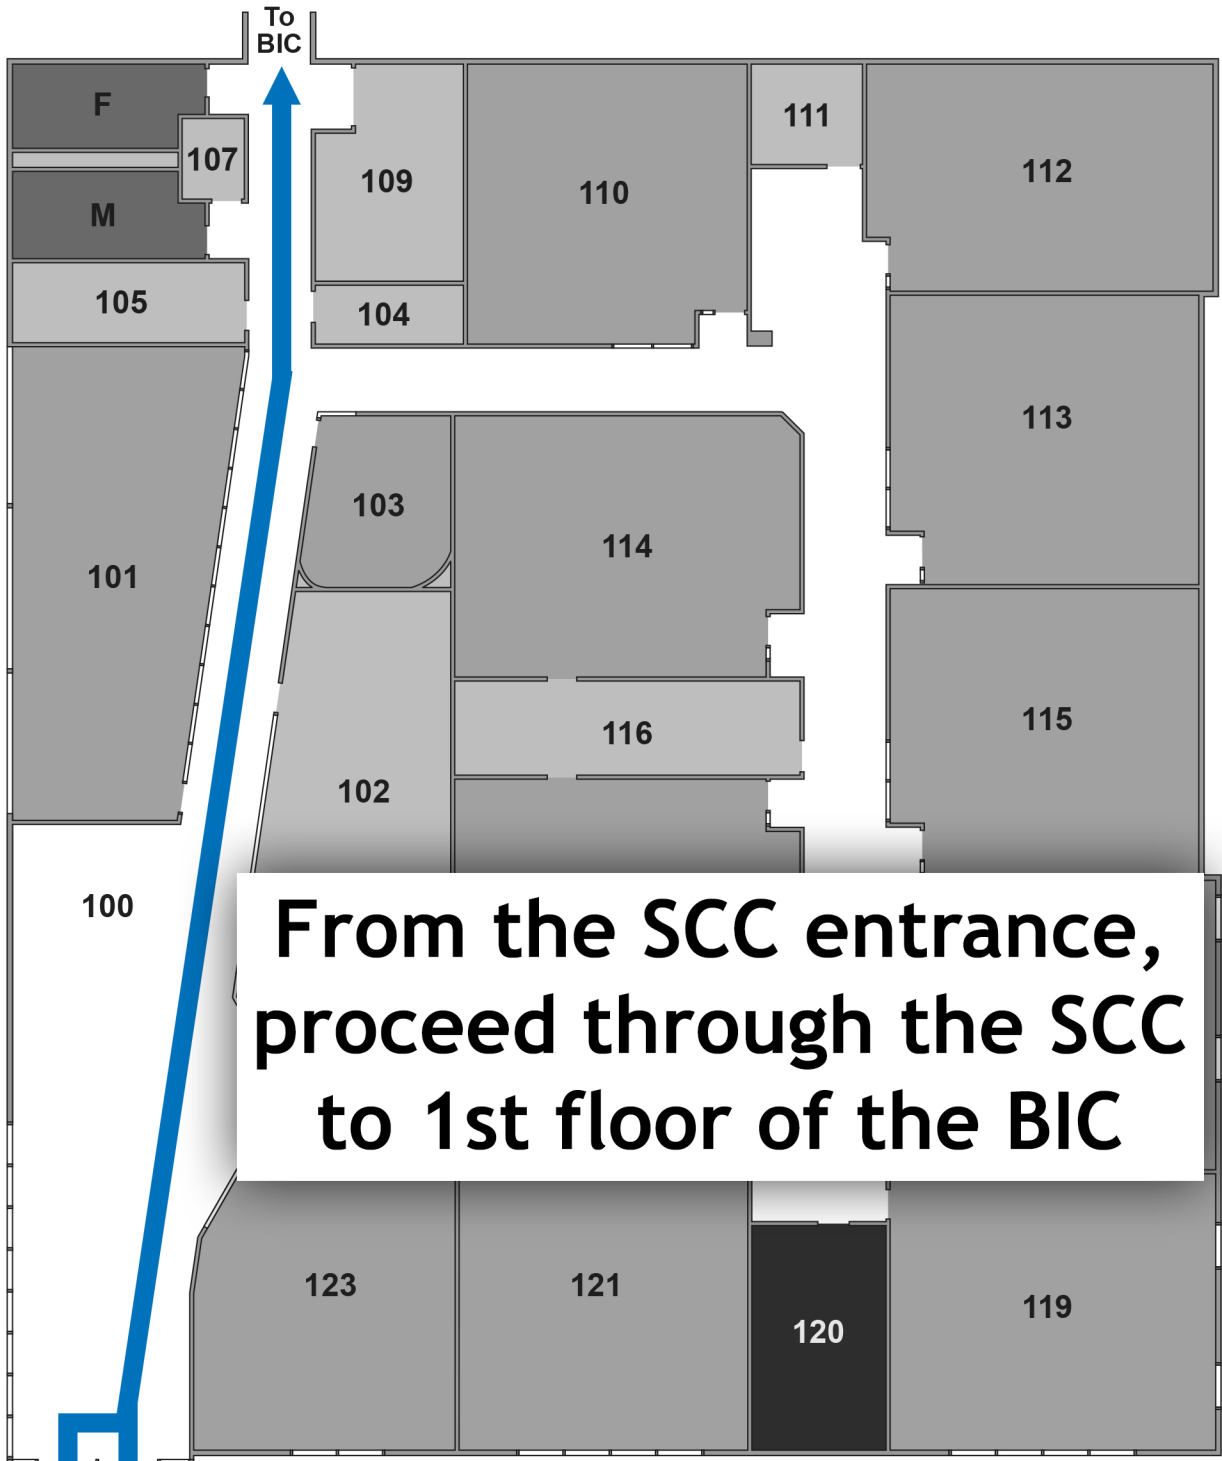

How to get to the College of Dupage Meteorology Department

Park in the NE
corner of
College Lot 3

usbank

BIC

SCC

PEC

College 1A

College 3

College 2

College 1

Stadium

COLLEGE ROAD

FAWELL BOULEVARD

LAMBERT ROAD

CHC

Construction

Enter through either
the SCC or BIC

2406
Part-time
Faculty

BIC
2405
Testing

BIC 2405B

**From the BIC entrance,
take elevator or stairs
to 3rd floor of the BIC**

2503

2411

M

8

F

2412

2416

2414

2418

2502

2504