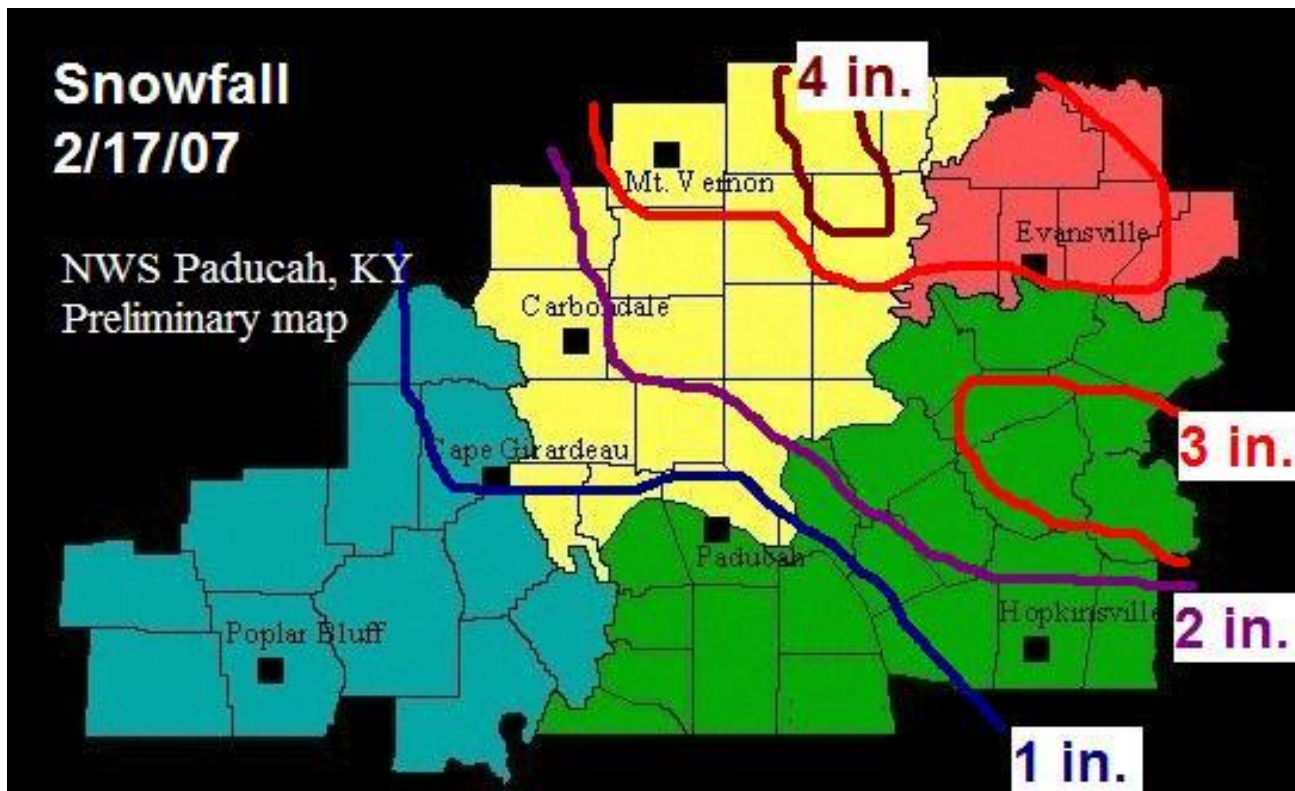

February 17, 2007 Snowfall

- Up to 4 inches of snow fell over southwest Indiana and southern Illinois on Saturday, Feb. 17.
- This snow became a distant memory by week's end as milder temperatures arrived.
- The following is a snowfall graphic and text listing of snowfall reports for Sat., Feb. 17:

- PUBLIC INFORMATION STATEMENT
NATIONAL WEATHER SERVICE PADUCAH KY
955 PM CST SAT FEB 17 2007

...UPDATED SNOWFALL TOTALS AS OF 945 PM...

IN WESTERN KENTUCKY...

| | | |
|-------------------|---|-----|
| CADIZ | : | 1.0 |
| DIXON | : | 3.0 |
| HOPKINS COUNTY | : | 3.0 |
| CHRISTIAN COUNTY | : | 1.0 |
| OWENSBORO | : | 1.2 |
| DAWSON SPRINGS | : | 2.0 |
| CANTON | : | 0.2 |
| SEBREE | : | 2.5 |
| PROVIDENCE | : | 0.9 |
| S. MUHLENBERG CO. | : | 3.5 |
| NEW CONCORD | : | 0.5 |
| PADUCAH | : | 0.4 |
| HENDERSON | : | 2.0 |
| CRITENDEN CO. | : | 2.0 |
| MCLEAN CO. | : | 3.0 |
| UNION CO. | : | 1.0 |
| WEBSTER CO. | : | 3.0 |

•
IN SOUTHERN ILLINOIS...

| | | |
|-------------------|---|-----|
| CAIRO | : | T |
| CARBONDALE | : | 1.3 |
| MOUNT VERNON | : | 3.0 |
| SIMS | : | 3.0 |
| SHAWNEETOWN | : | 0.3 |
| PICKNEYVILLE | : | 1.5 |
| THOMPSONVILLE | : | 2.5 |
| WEST SALEM | : | 2.0 |
| WEST FRANKFORT | : | 2.1 |
| WAYNE COUNTY | : | 3.0 |
| WABASH COUNTY | : | 3.0 |
| SALINE COUNTY | : | 2.6 |
| PERRY COUNTY | : | 0.5 |
| POPE COUNTY | : | 2.0 |
| JOHNSON COUNTY | : | 1.0 |
| UNION COUNTY | : | 1.0 |
| WILLIAMSON COUNTY | : | 2.0 |
| HARDIN COUNTY | : | 1.5 |

IN SOUTHWEST INDIANA...

| | | |
|--------------------|---|-----|
| EVANSVILLE | : | 2.5 |
| GRANDVIEW | : | 1.2 |
| PETERSBURG | : | 1.0 |
| E. VANDERBURGH CO. | : | 3.0 |
| N. VANDERBURGH CO. | : | 3.5 |
| MOUNT VERNON | : | 1.3 |
| POSEYVILLE | : | 3.0 |
| WARRICK COUNTY | : | 3.0 |
| WADESVILLE | : | 2.5 |
| GIBSON CO. | : | 3.5 |