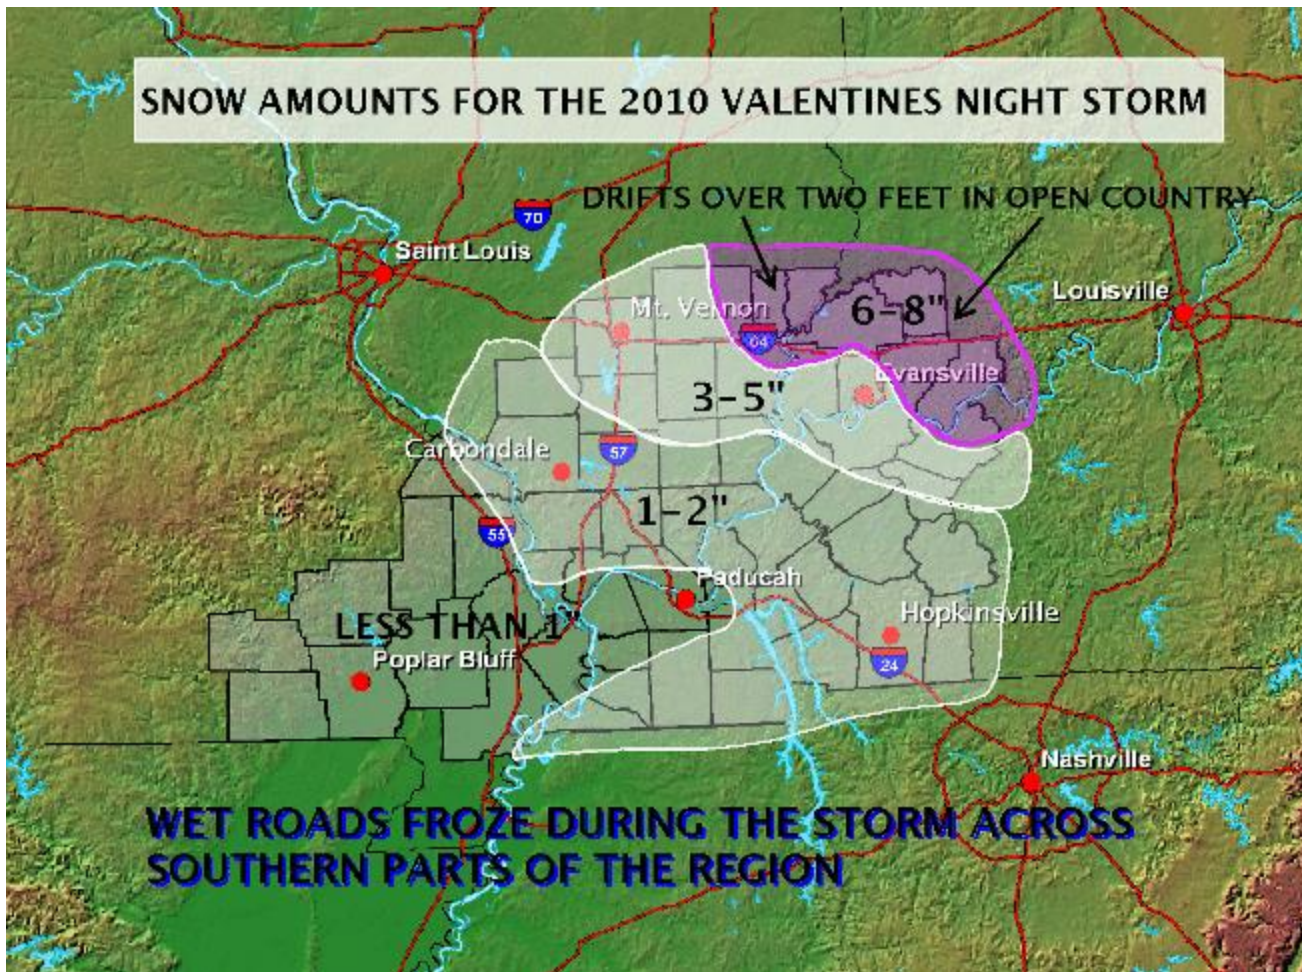

# Valentine's Day 2010 Snowstorm

A strong disturbance in the upper levels of the atmosphere moved southeast across Missouri on Valentine's Day, then turned east across the Lower Ohio Valley during the night. Heavy snow occurred along and north of the track of this system. Gusty winds and heavy snow during the late night hours of the 14th tapered off during the morning of the 15th. To the south, accumulations were mainly an inch or two across much of western Kentucky and far southern Illinois. However, roads that were wet from light rain and drizzle on Valentine's Day froze solid there. The ice under the snow was more of a travel concern than the snow itself. Much of southeast Missouri escaped the brunt of the storm, receiving just a coating of snow.

PUBLIC INFORMATION STATEMENT  
NATIONAL WEATHER SERVICE PADUCAH KY  
230 PM CST MON FEB 15 2010

...SNOWFALL REPORTS FOR THE FEBRUARY 14-15 SNOWSTORM...

THE ACCUMULATING SNOW ENDED DURING THE MORNING. THESE REPORTS WERE SUBMITTED AFTER THE SNOW ENDED. THE REPORTS WERE OBTAINED FROM SEVERAL SOURCES...INCLUDING COOPERATIVE OBSERVERS...COCORAHS...SKYWARN SPOTTERS...MEDIA...AND NWS EMPLOYEES. WE THANK ALL FOR THEIR EFFORTS.

LOCATION                      STORM TOTAL                      (INCHES)

**KENTUCKY**

...DAVISS COUNTY...OWENSBORO 5.5  
...HENDERSON COUNTY...HENDERSON 4  
...MCCRACKEN COUNTY...PADUCAH 0.2  
...MARSHALL COUNTY...AURORA 1  
...GRAVES COUNTY...  
MAYFIELD 1  
WATER VALLEY 2  
...MUHLENBERG COUNTY...SOUTH CARROLTON 2  
...UNION COUNTY...5 ENE STURGIS 2.5