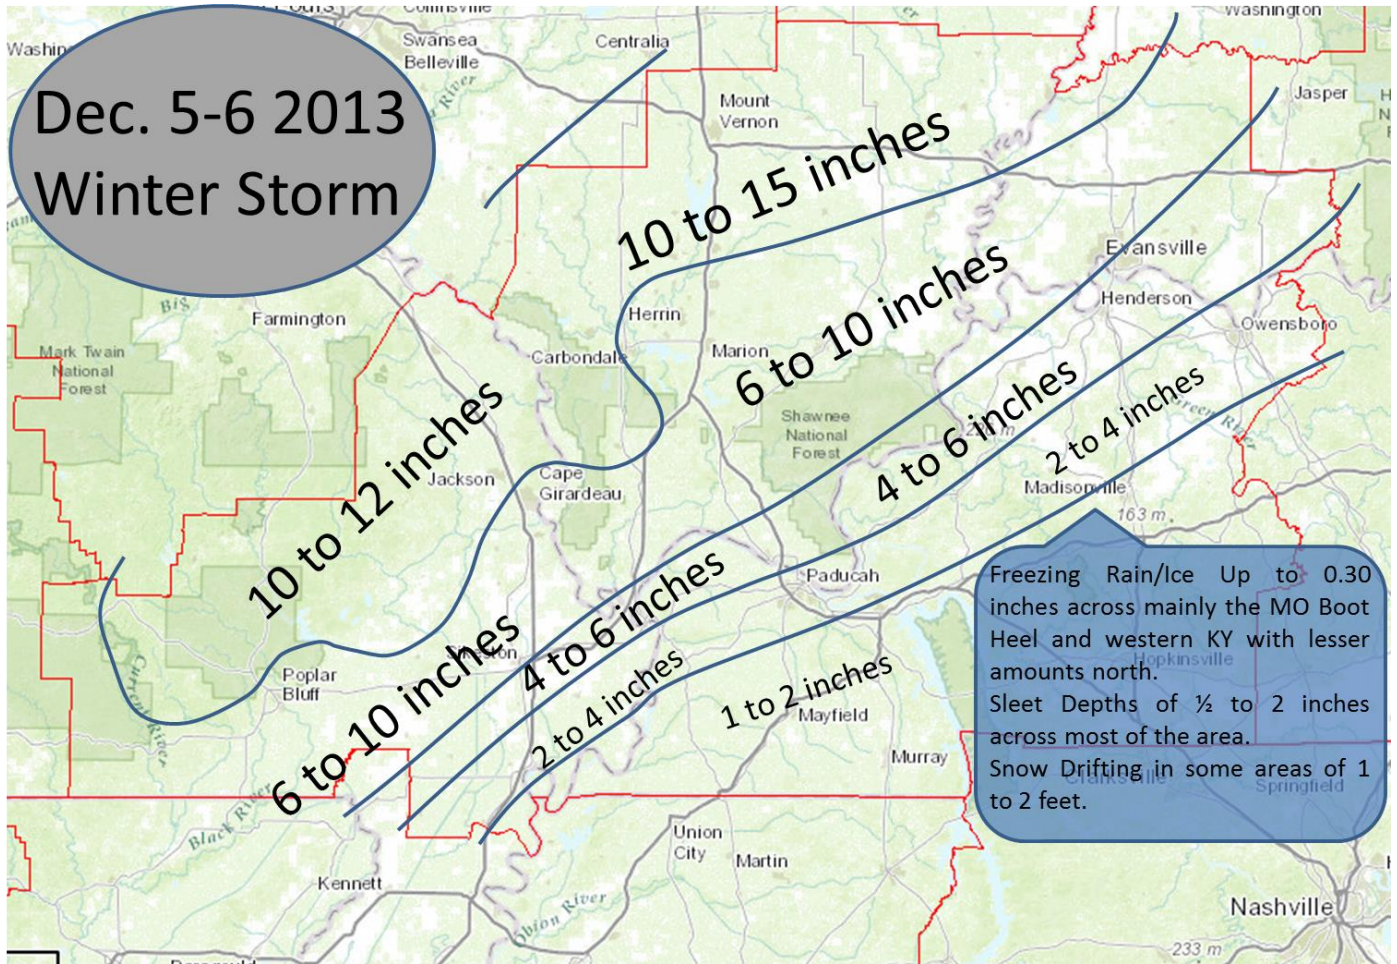

Winter Storm December 5-6, 2013

Snow Plow in Massac County [IL]