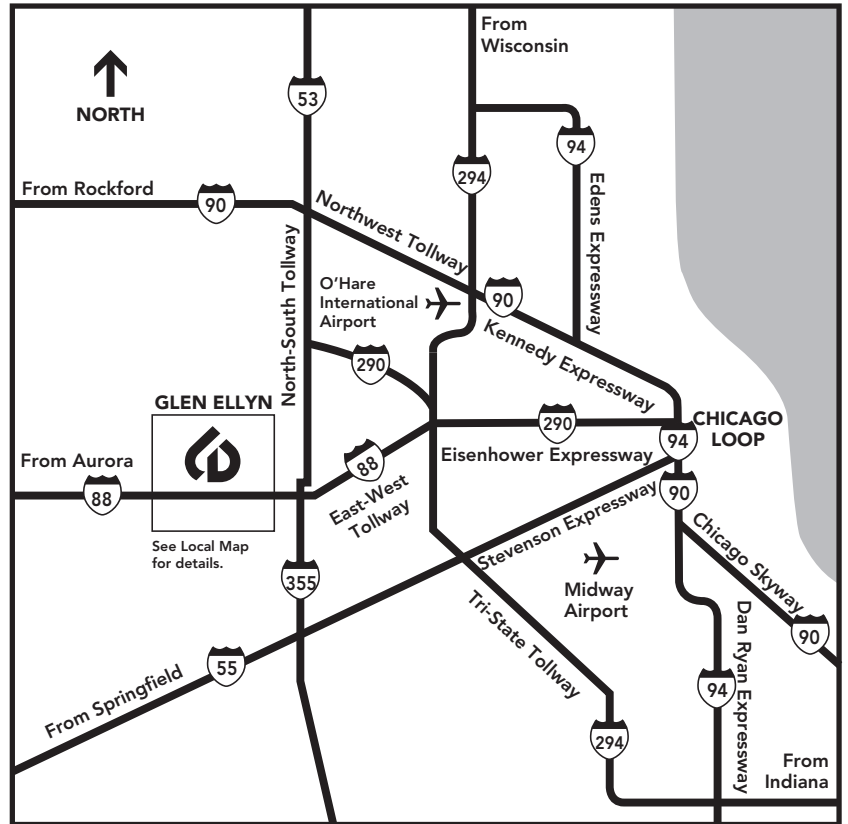

Regional Map

From North/South:
Take Interstate 294 (Tri-State Tollway), exit to westbound Interstate 88 (East-West Tollway) to Route 53. Drive north on Route 53 to Butterfield Road (Rt. 56). See local map directions for further instructions.

OR

Take Interstate 355 (North-South Tollway).
Southbound: exit on westbound Butterfield Road (Rt. 56).
Northbound: exit to westbound Interstate 88 (East-West Tollway), then to Route 53. Drive north on Route 53 to Butterfield Road (Rt. 56). See local map directions for further instructions.

From East:
Take westbound Interstate 290 (Eisenhower Expressway) to westbound Interstate 88 (East-West Tollway), exit on Route 53. Drive north on Route 53 to Butterfield Road (Rt. 56). See local map directions for further instructions.

From West:
Take eastbound Interstate 88 (East-West Tollway), exit at Naperville Road, drive north to Butterfield Road (Rt. 56). See local map for further instructions.

Local Map

From East (includes North and South) on regional map:
Take Butterfield Road (Rt. 56) west to Lambert Road. Turn north and drive to appropriate campus entrance.

From West on regional map:
Take Butterfield Road (Rt. 56) east to Lambert Road. Turn north and drive to appropriate campus entrance.

Regional Map