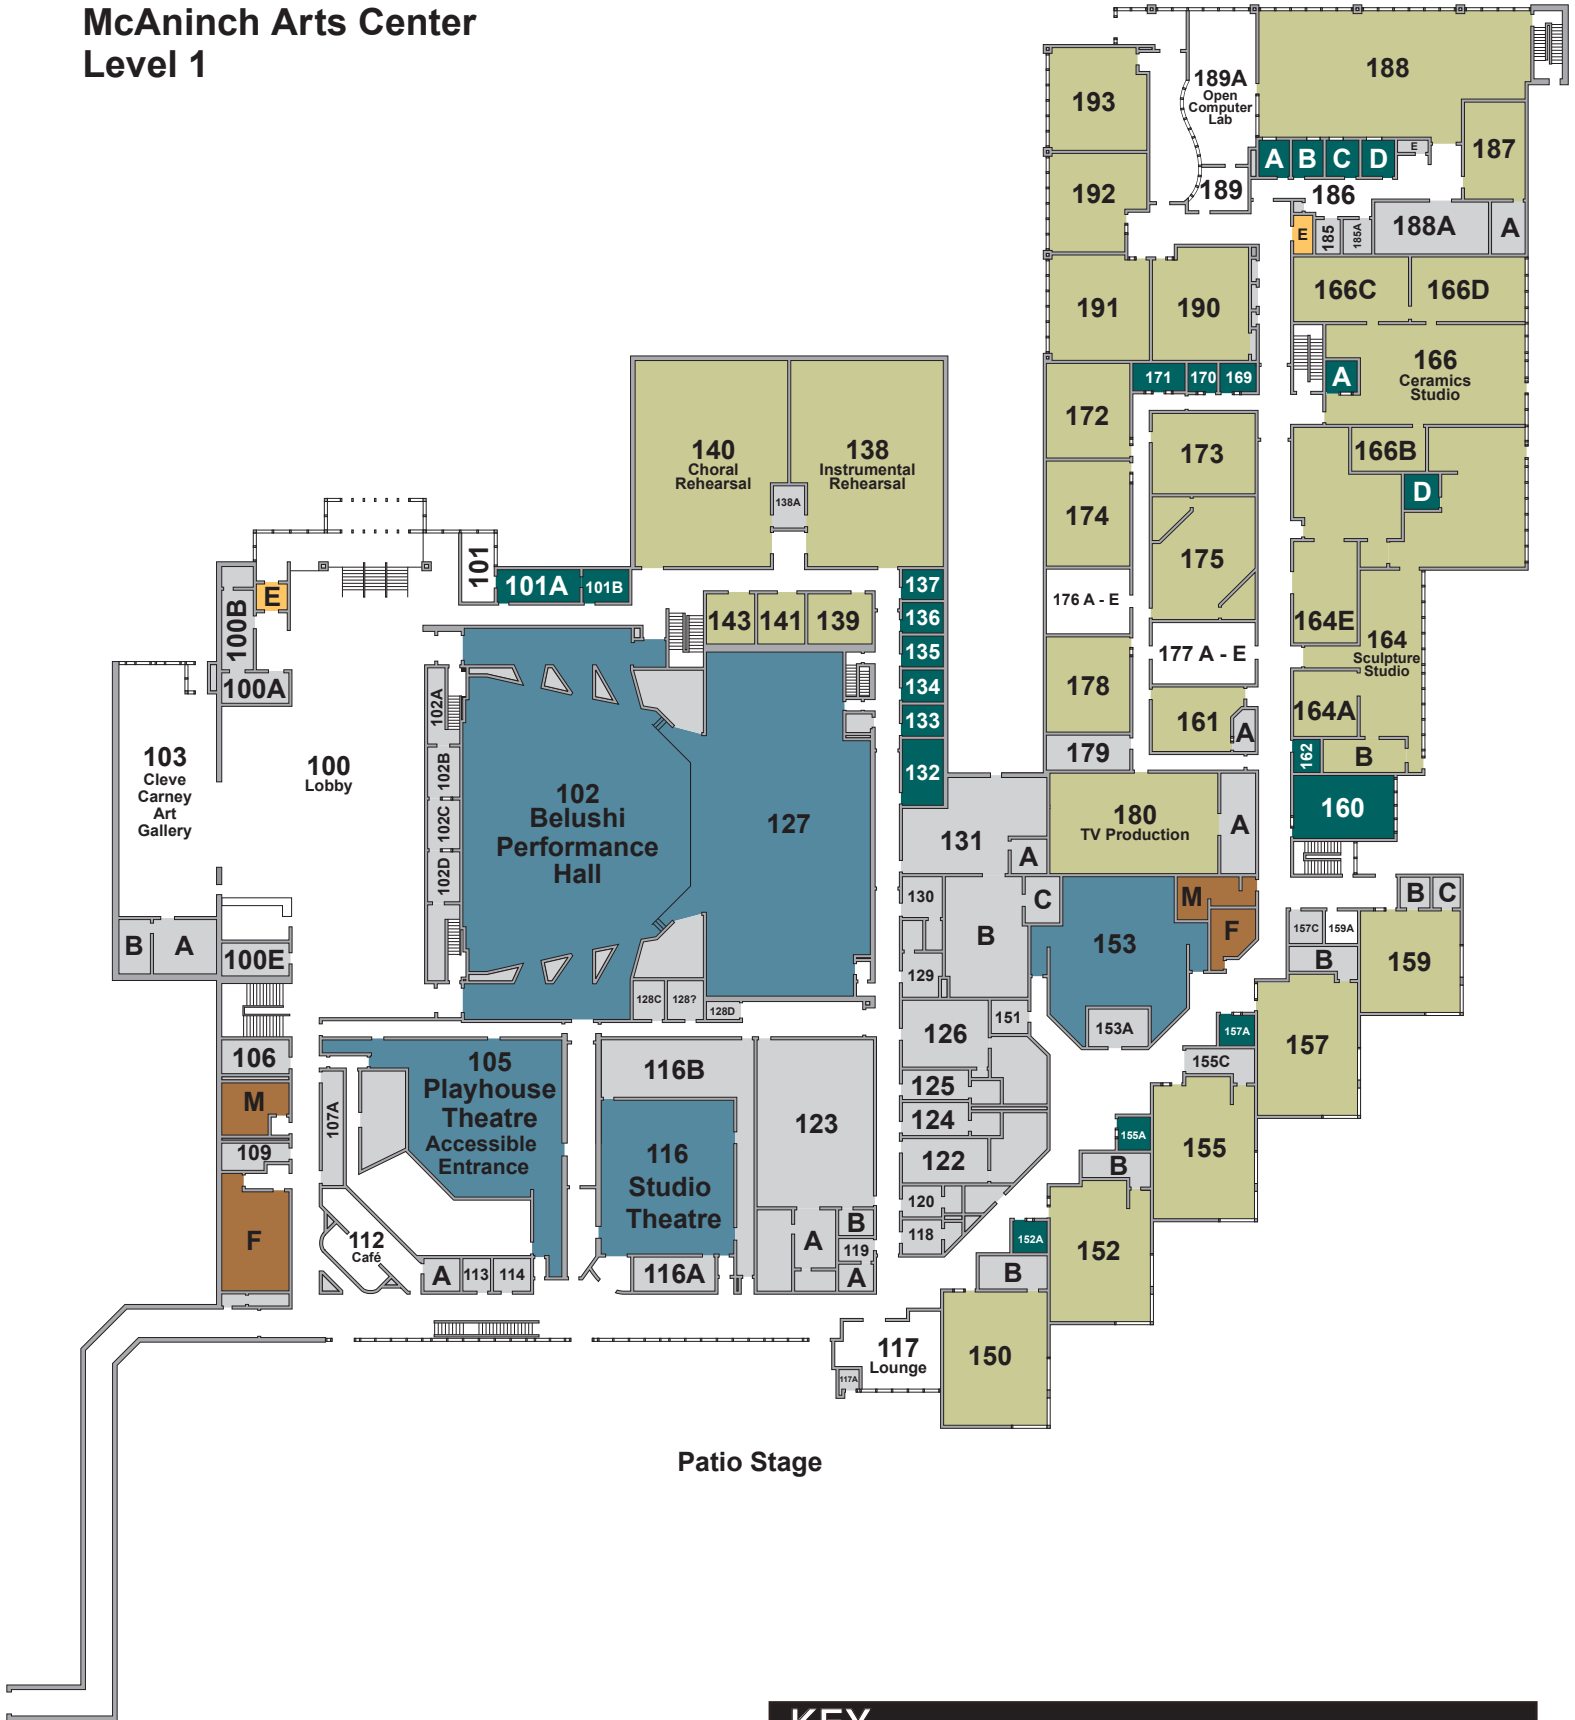

McAninch Arts Center Level 1

KEY		
 Classroom	 Performance Area	 Other
 Office Space	 Restroom	
 Meeting Room	E Elevator	 NORTH

McAninch Arts Center Level 2

KEY					
	Classroom		Performance Area		Other
	Office Space		Restroom		
	Meeting Room		Elevator		
					NORTH