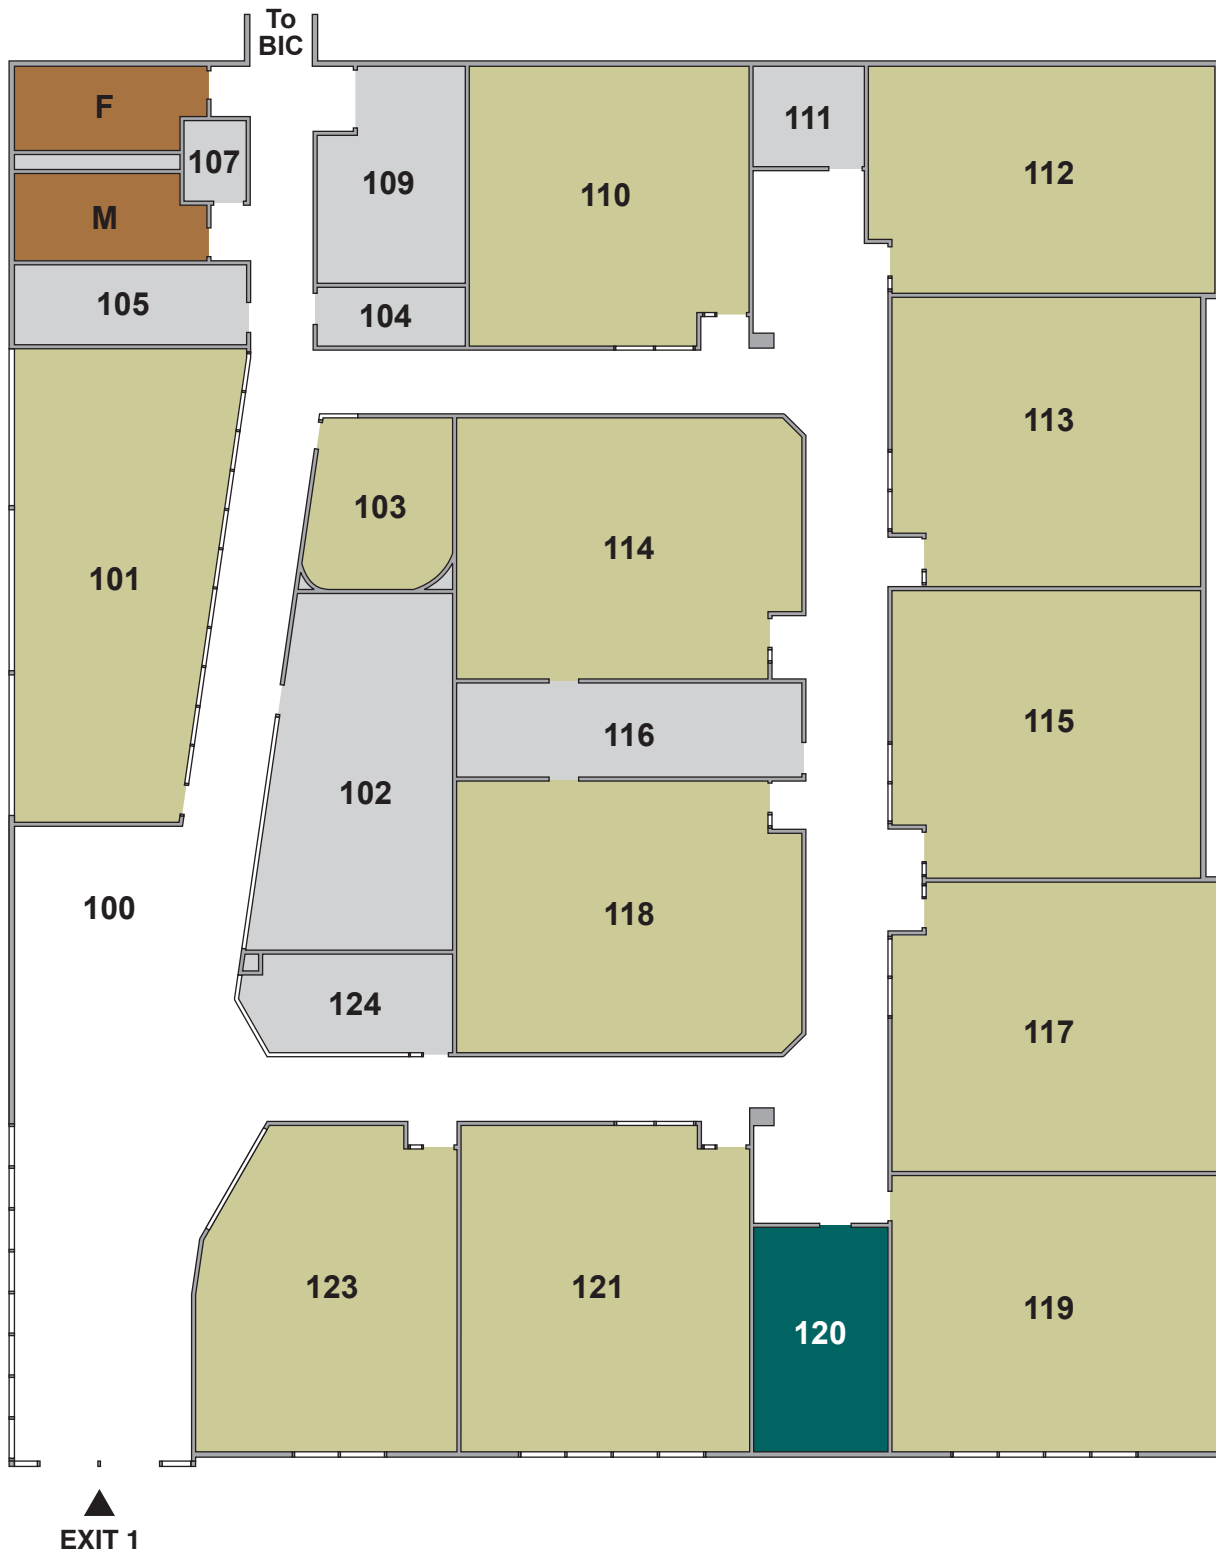

# Seaton Computing Center (SCC) Level 1

KEY		
Classroom	Student Service Area	Elevator
Office Space	Lab	Stairs
Meeting Room	Restroom	Other

NORTH