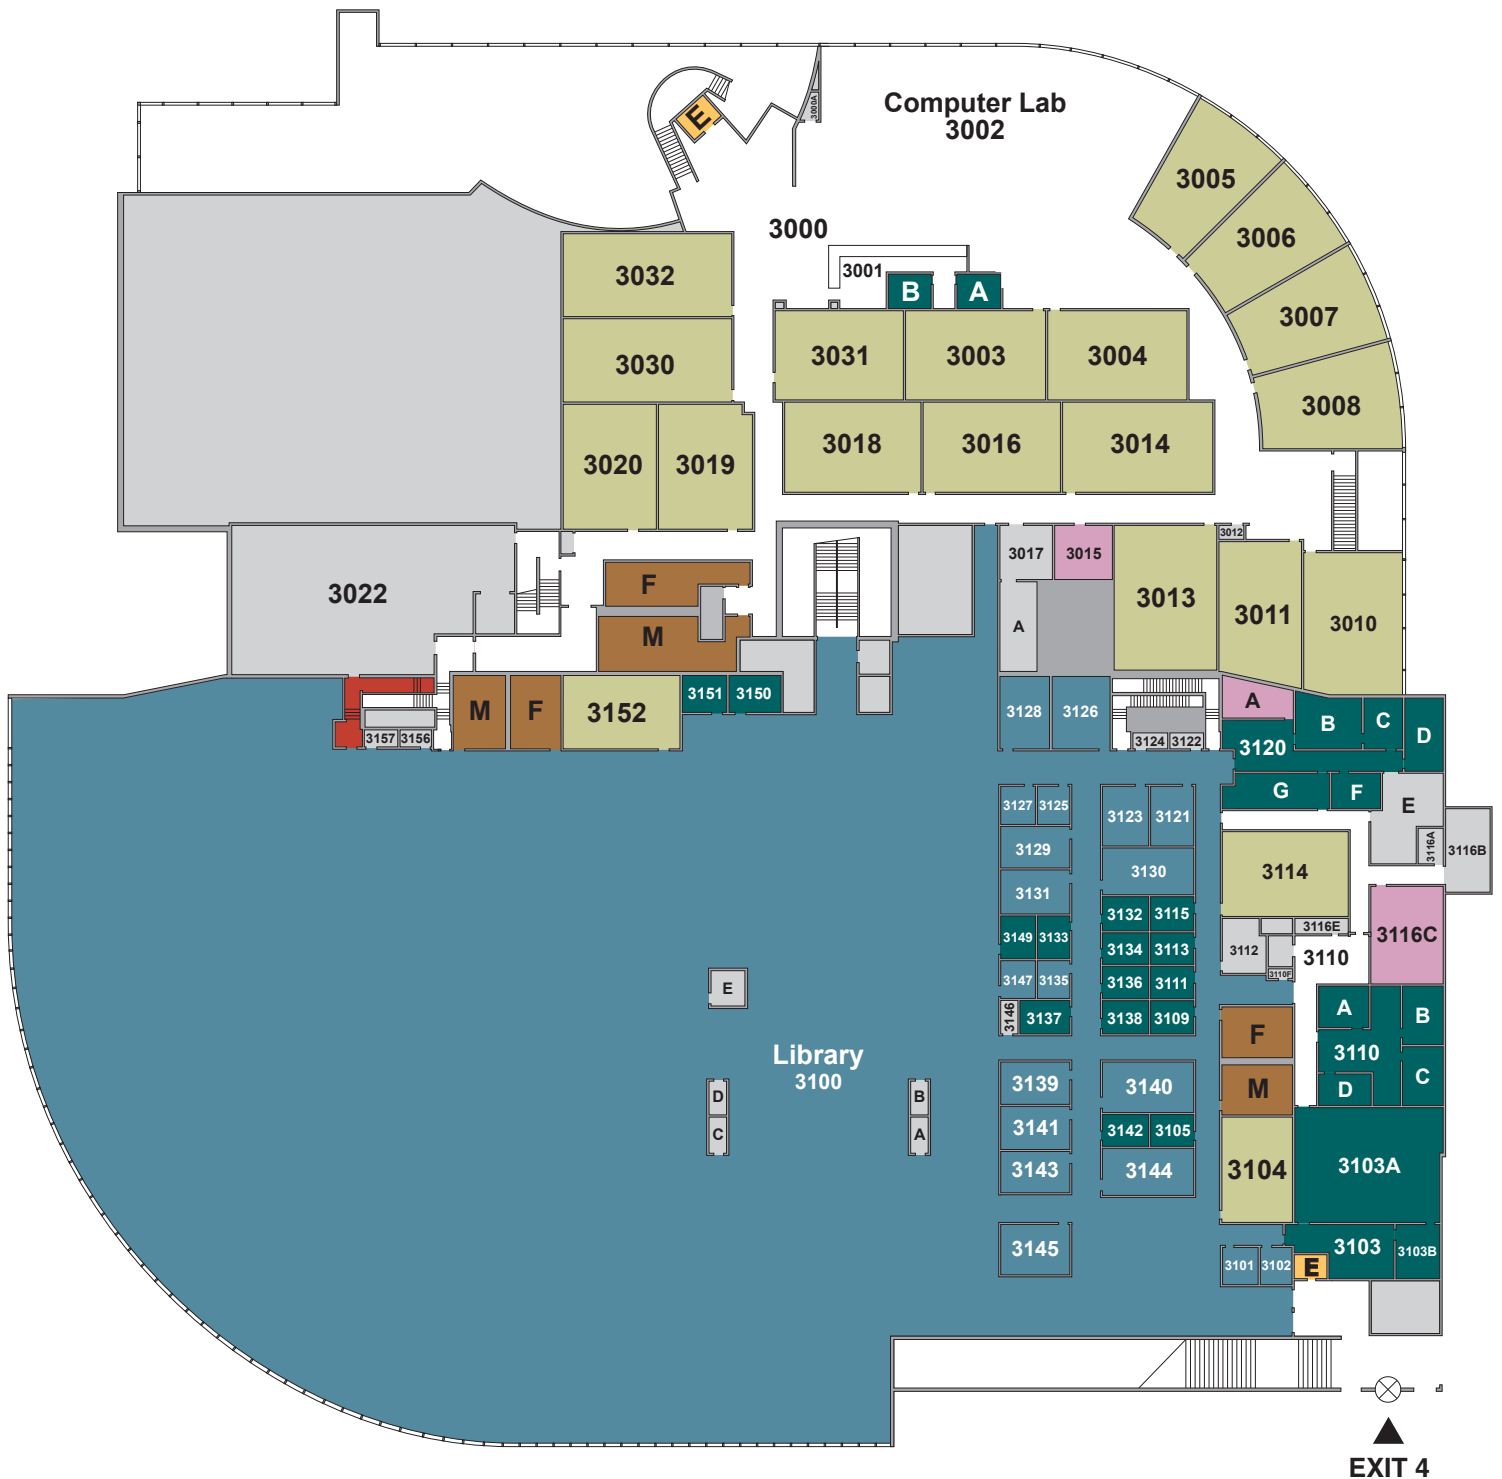

# Student Resource Center Level 1

KEY			
	Classroom		Student Service Area
	Office Space		Restroom
	Meeting Room		Emergency Area
	Under Construction		Elevator
	Accessible		Exit
	Other		

# Student Resource Center Level 3

KEY			
Classroom	Student Service Area	Elevator	Accessible
Office Space	Restroom	Emergency Area	Exit
Meeting Room	Other		NORTH