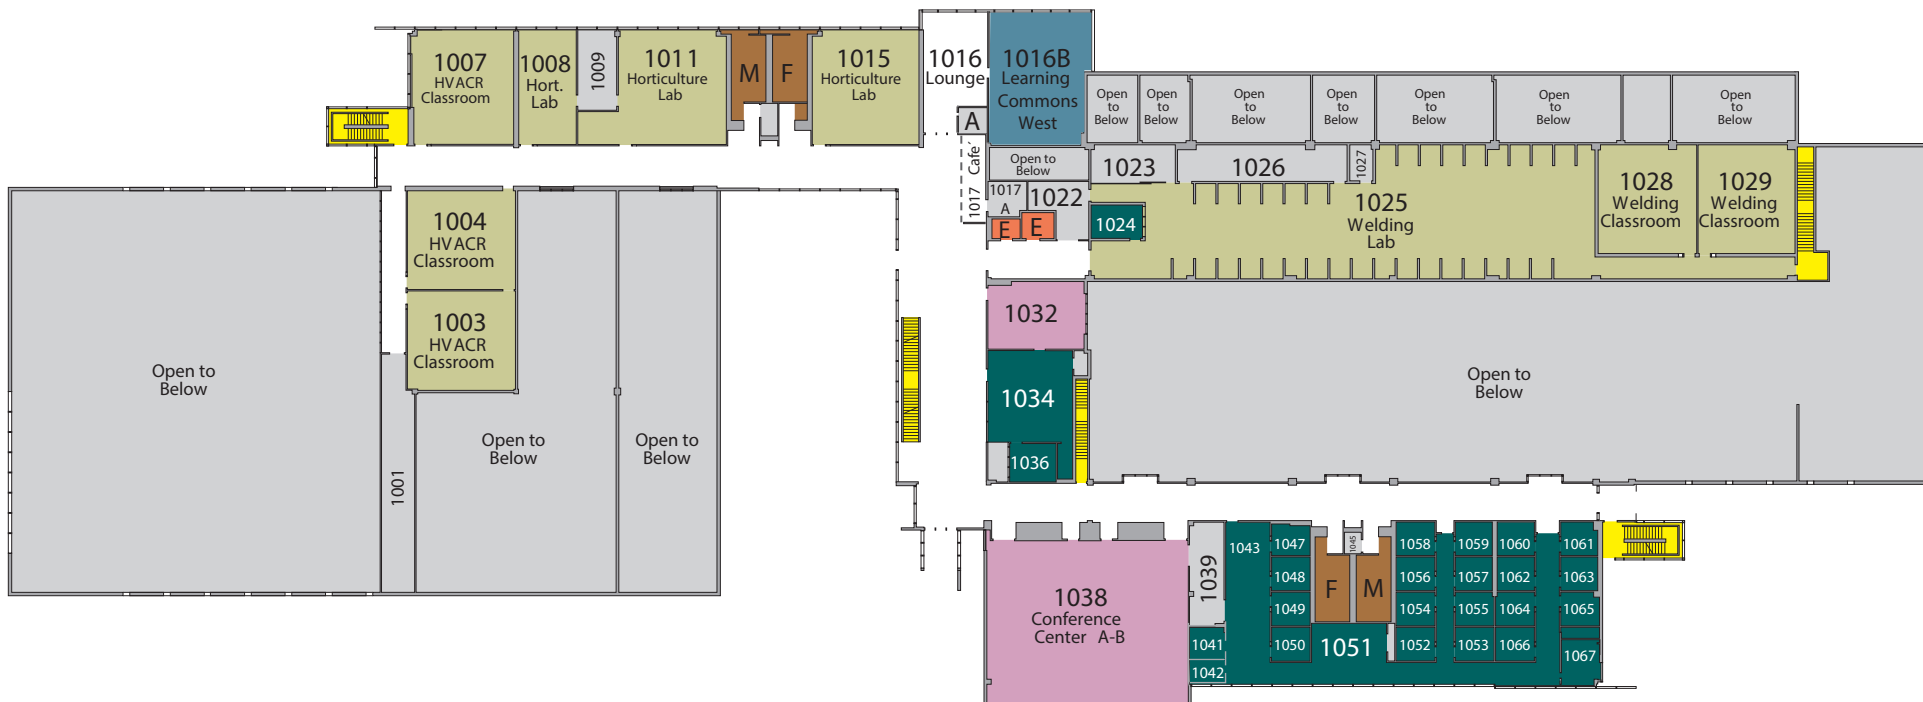

# Technical Education Center Level 0

**KEY**

Classroom	Plants Plus Shop	Elevator
Office Space	Restroom	Stair
Meeting Room	Other	NORTH

# Technical Education Center Level 1

KEY		
Classroom	Student Services Area	Elevator
Office Space	Restroom	Stair
Meeting Room	Other	NORTH

# Technical Education Center Level 2

KEY			
	Classroom		Elevator
	Office Space		Restroom
	Meeting Room		Stair
	Other		NORTH

# Technical Education Center Level 3

KEY					
	Classroom		Plants Plus Shop		Elevator
	Office Space		Restroom		Stair
	Meeting Room		Other	NORTH	