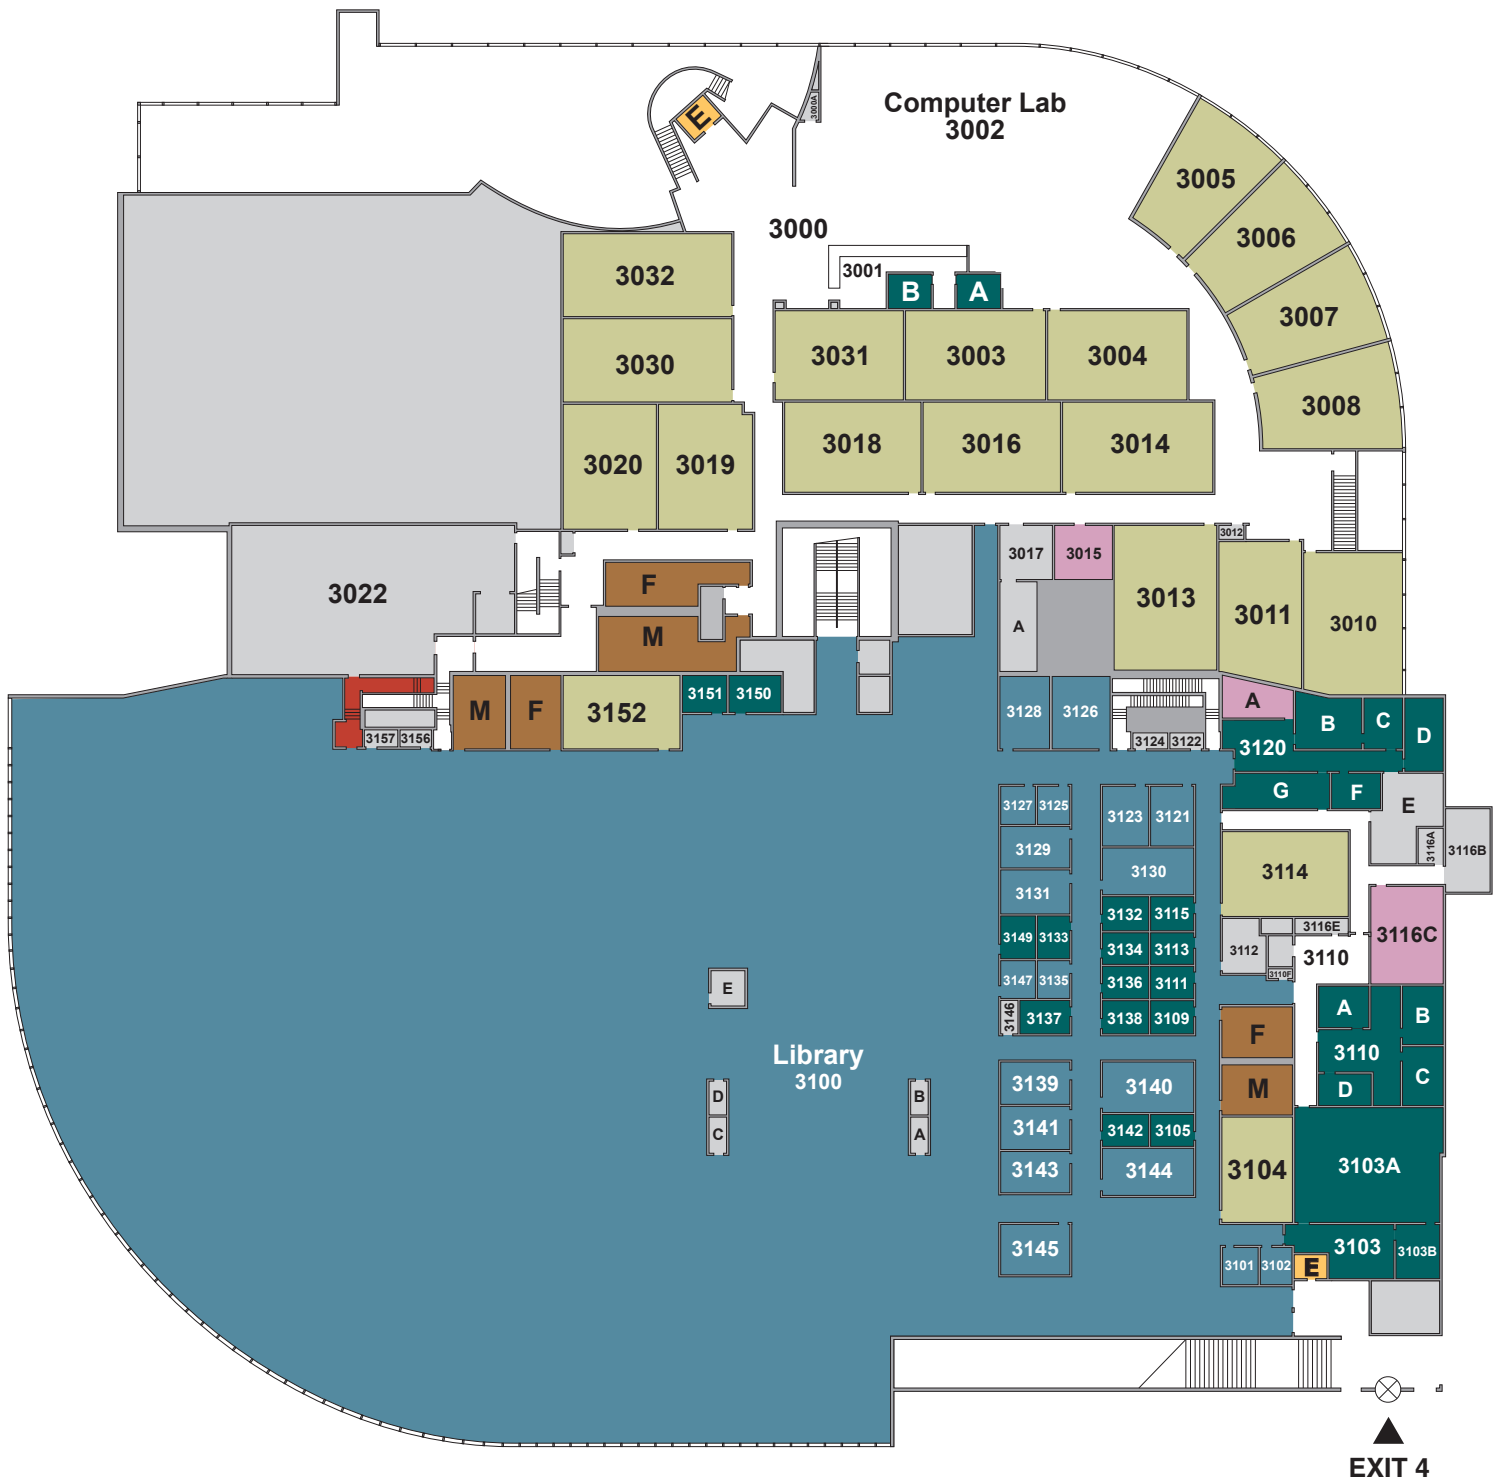

Student Resource Center Level 1

KEY			
	Classroom		Student Service Area
	Office Space		Restroom
	Meeting Room		Under Construction
	Elevator		Emergency Area
	Other		Accessible
	Exit		

Student Resource Center Level 3

KEY			
Classroom	Student Service Area	Elevator	Accessible
Office Space	Restroom	Emergency Area	Exit
Meeting Room	Other		

NORTH