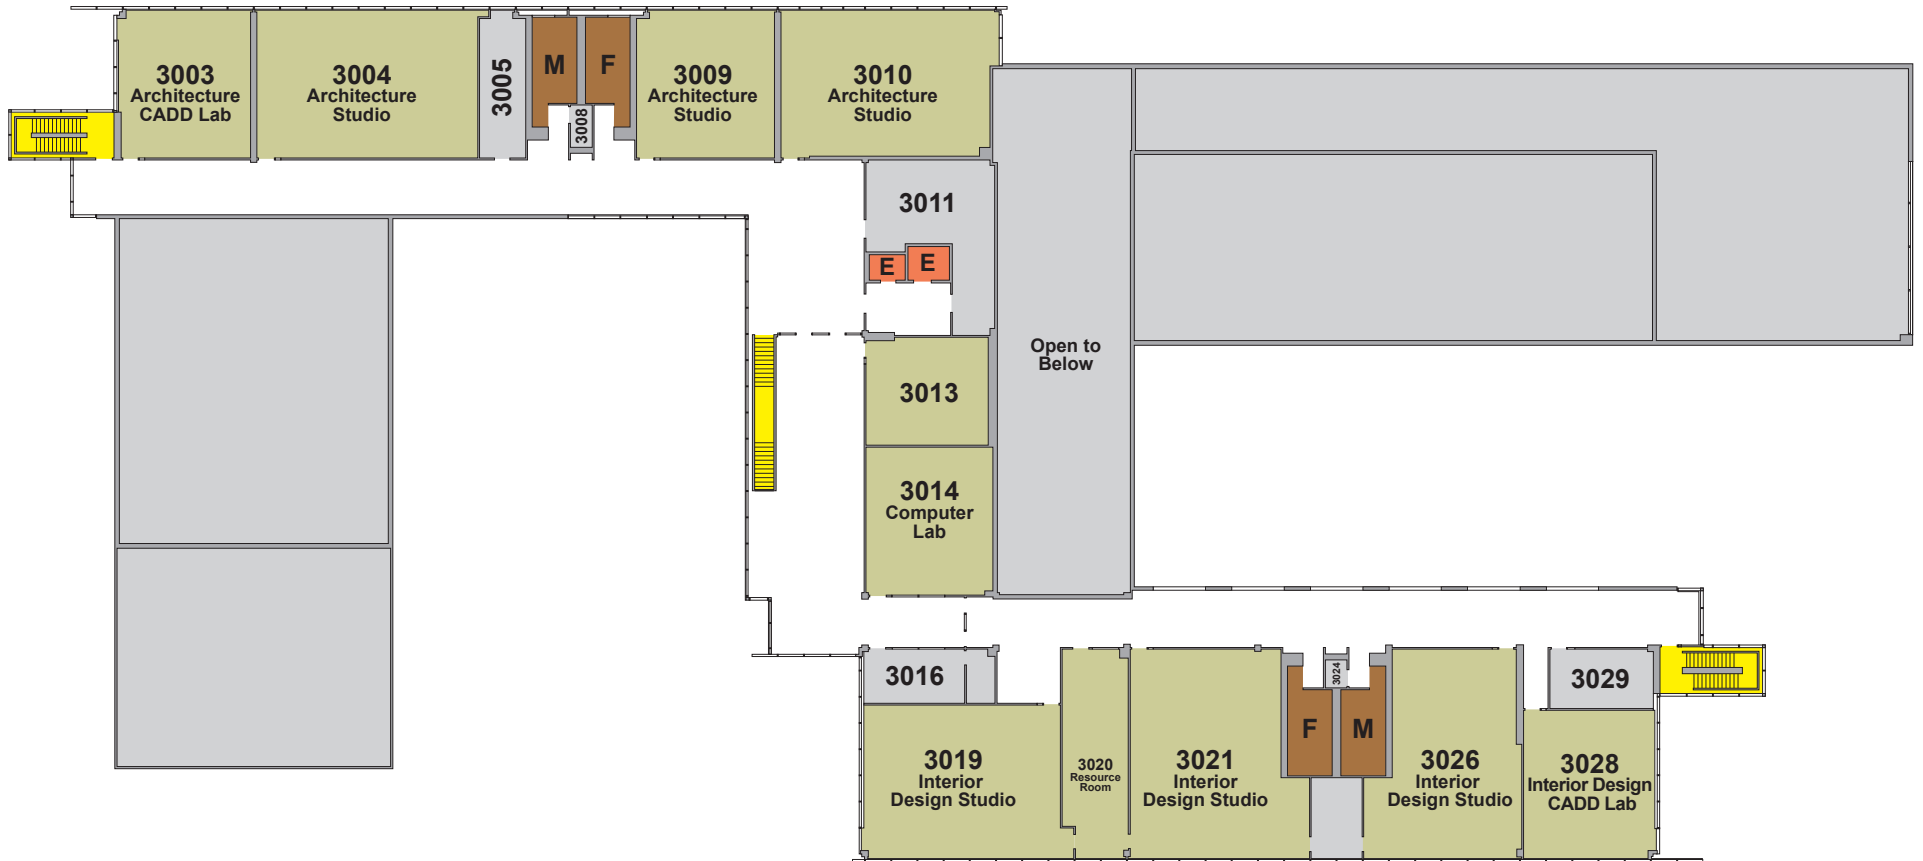

Technical Education Center Level 0

KEY

Classroom	Plants Plus Shop	Elevator
Office Space	Restroom	Stair
Meeting Room	Other	NORTH

Technical Education Center Level 1

KEY		
Classroom	Student Services Area	Elevator
Office Space	Restroom	Stair
Meeting Room	Other	NORTH

Technical Education Center Level 2

KEY

Classroom	Plants Plus Shop	Elevator
Office Space	Restroom	Stair
Meeting Room	Other	NORTH

Technical Education Center Level 3

KEY

Classroom	Plants Plus Shop	Elevator
Office Space	Restroom	Stair
Meeting Room	Other	NORTH