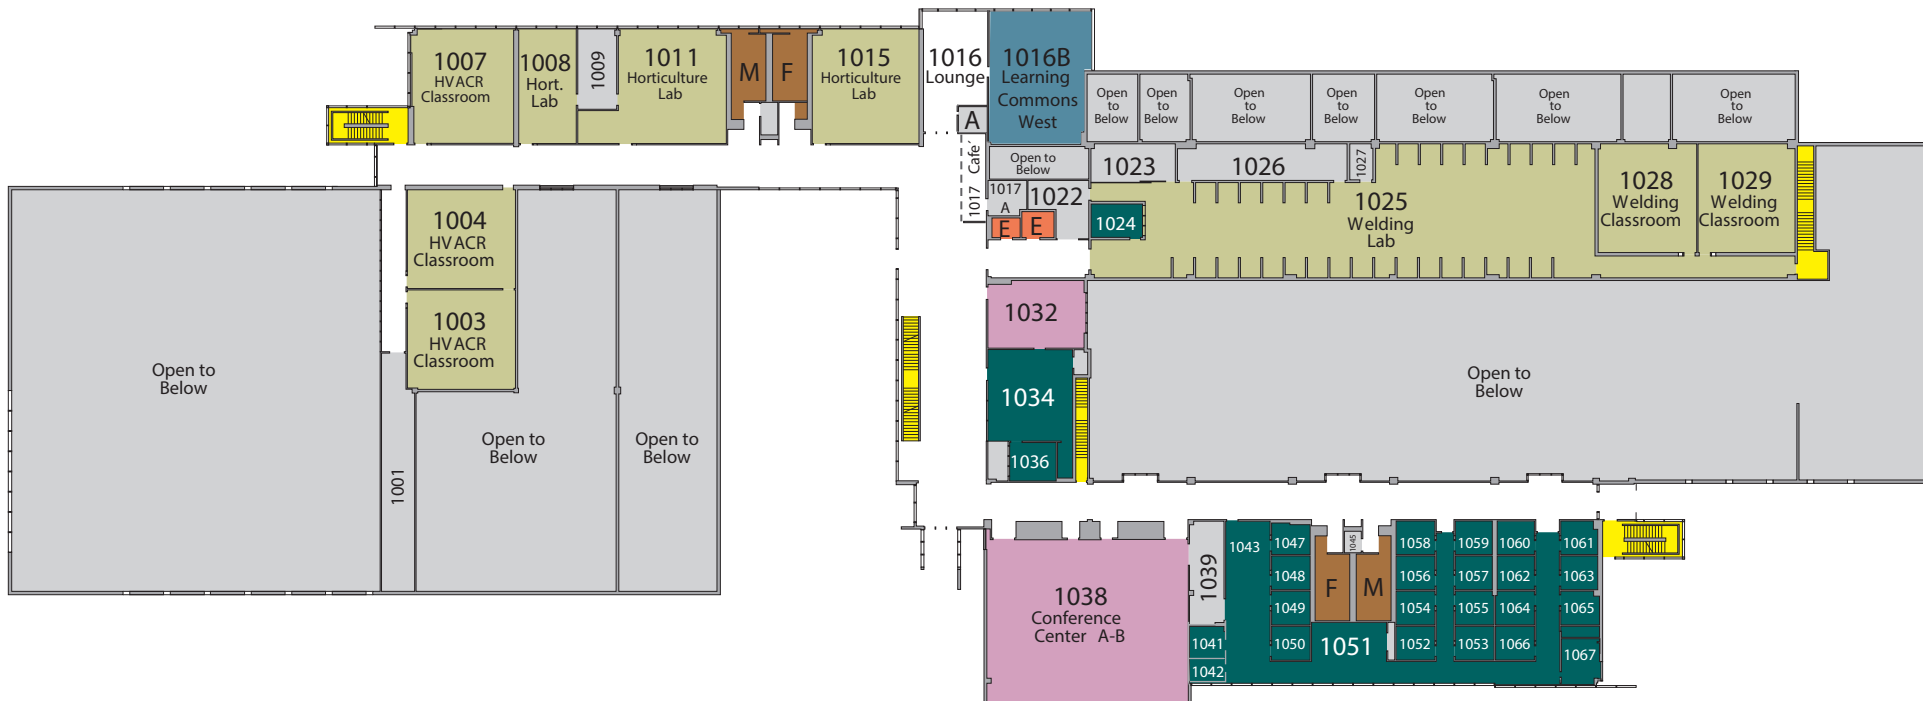

Technical Education Center Level 0

KEY

Classroom	Plants Plus Shop	Elevator
Office Space	Restroom	Stair
Meeting Room	Other	NORTH

Technical Education Center Level 1

KEY		
Classroom	Student Services Area	Elevator
Office Space	Restroom	Stair
Meeting Room	Other	NORTH

Technical Education Center Level 2

KEY

Classroom	Plants Plus Shop	Elevator
Office Space	Restroom	Stair
Meeting Room	Other	NORTH

Technical Education Center Level 3

KEY

Classroom	Plants Plus Shop	Elevator
Office Space	Restroom	Stair
Meeting Room	Other	NORTH