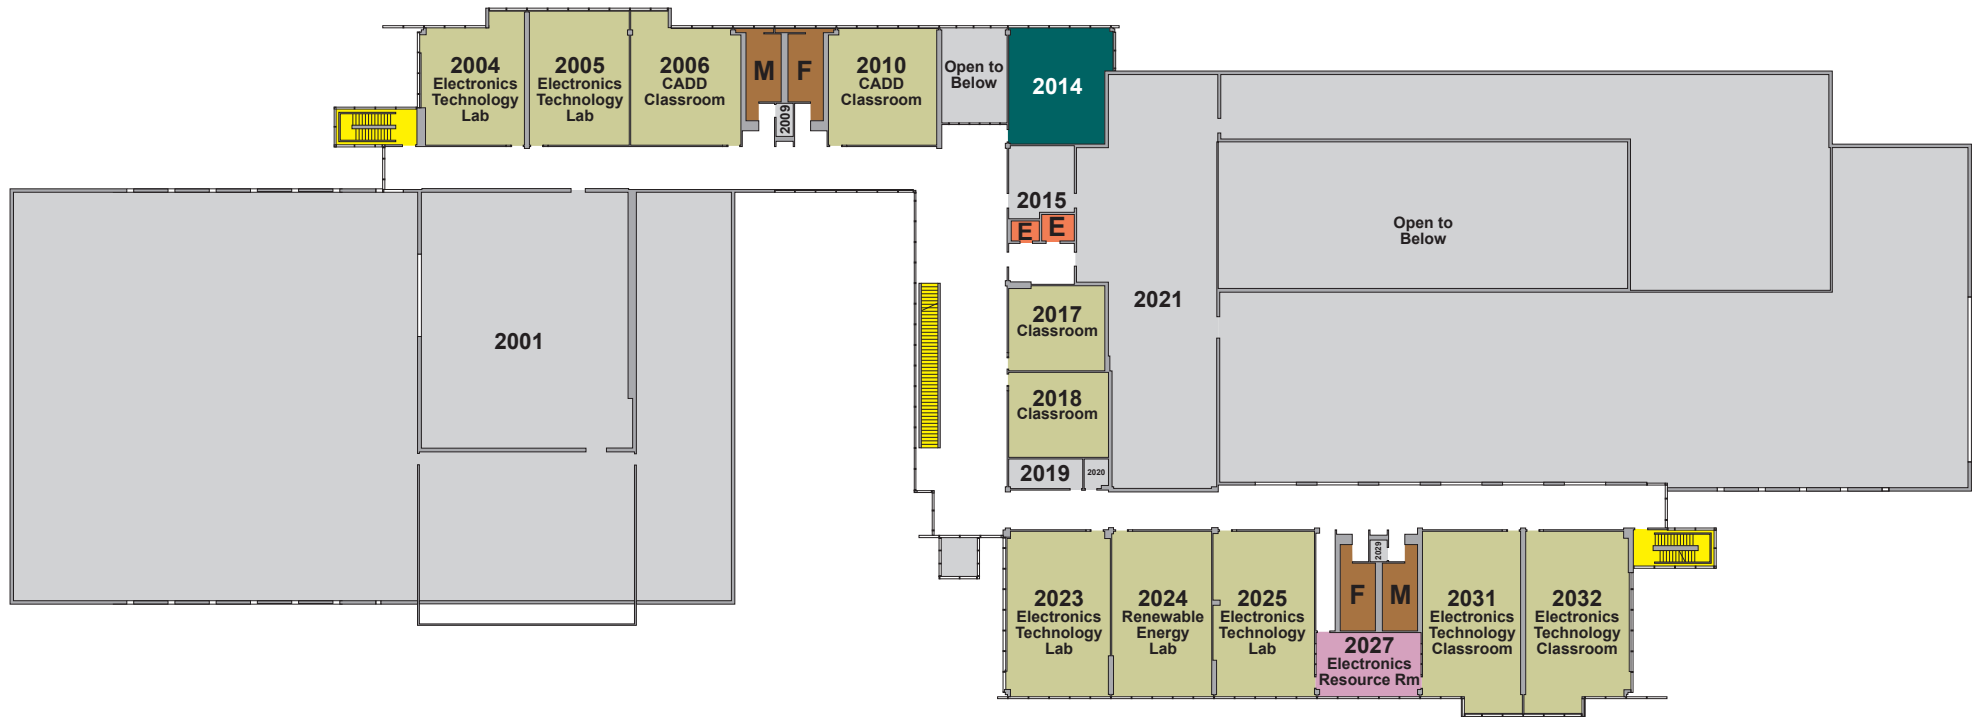

Technical Education Center Level 0

KEY

Classroom	Plants Plus Shop	Elevator
Office Space	Restroom	Stair
Meeting Room	Other	NORTH

Technical Education Center Level 1

KEY		
Classroom	Student Services Area	Elevator
Office Space	Restroom	Stair
Meeting Room	Other	NORTH

Technical Education Center Level 2

KEY

Classroom	Plants Plus Shop	Elevator
Office Space	Restroom	Stair
Meeting Room	Other	NORTH

Technical Education Center Level 3

KEY

Classroom	Plants Plus Shop	Elevator
Office Space	Restroom	Stair
Meeting Room	Other	NORTH