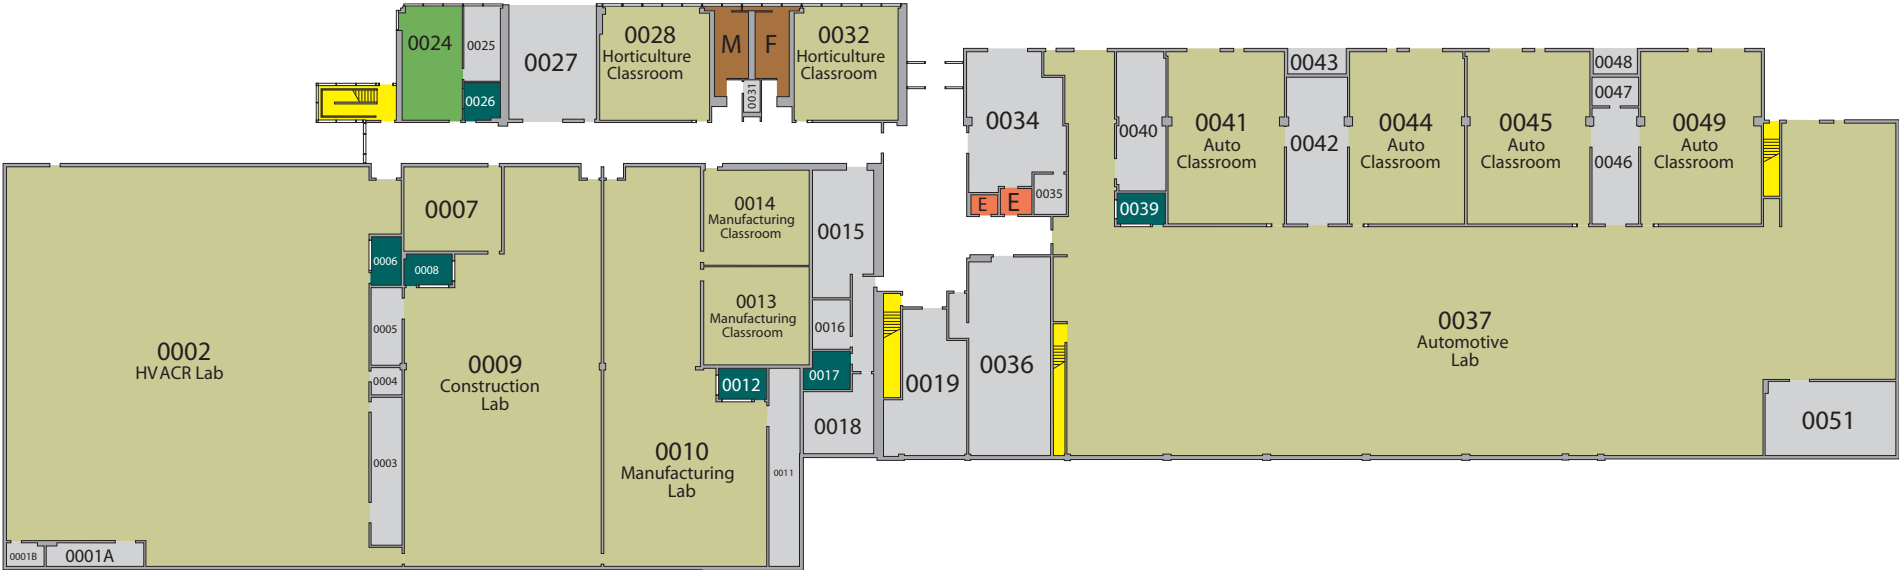

Technical Education Center Level 0

KEY

Classroom	Plants Plus Shop	Elevator
Office Space	Restroom	Stair
Meeting Room	Other	NORTH

Technical Education Center Level 1

KEY		
Classroom	Student Services Area	Elevator
Office Space	Restroom	Stair
Meeting Room	Other	NORTH

Technical Education Center Level 2

KEY

Classroom	Plants Plus Shop	Elevator
Office Space	Restroom	Stair
Meeting Room	Other	NORTH

Technical Education Center Level 3

KEY

Classroom	Plants Plus Shop	Elevator
Office Space	Restroom	Stair
Meeting Room	Other	NORTH