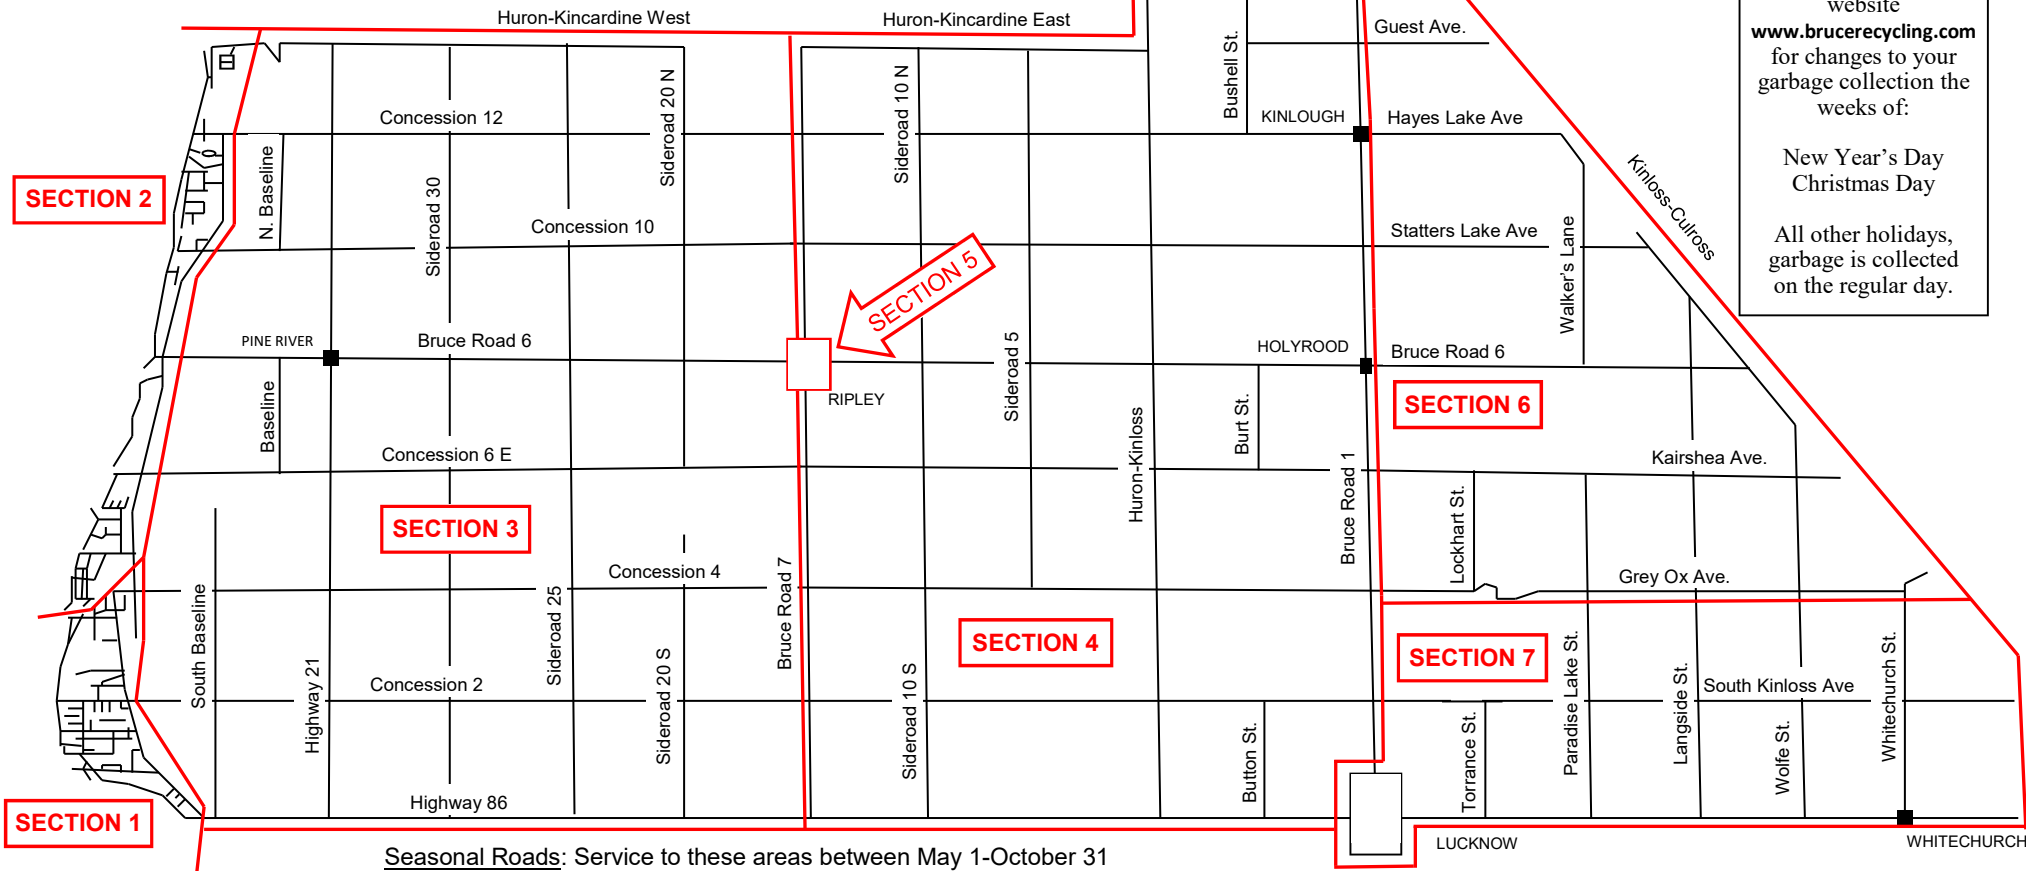

Huron-Kinloss, Township of

- Section 1 :** Lakeshore South-Ashfield boundary to south side of Pine River
Lake Huron shoreline east to and including both sides of Lake Range Drive & Arthur Street.
- Section 2 :** Lakeshore North-North of Pine River to Kincardine boundary
Lake Huron shoreline east to and including both sides of Lake Range Dr.
- Section 3 :** All rural properties east of Lake Range Drive to and excluding Bruce Road 7 (excluding Arthur Street).
- Section 4 :** All rural properties east of and including Bruce Road 7, excluding properties east of Bruce Road 1 except for Silver Lake Road.
- Section 5 :** Village of Ripley.
- Section 6 :** All rural properties east of Bruce Road 1; from and including Grey Ox Avenue north to and including Southline Ave (east of Bruce Road 1).
- Section 7 :** All rural properties east of Bruce Road 1 and south of Grey Ox Avenue; and Village of Lucknow; and Hamlet of Whitechurch.

Corrugated Cardboard Depots
 Ripley Public Works Yard
 Point Clark Community Centre
 Lucknow & District Sports Complex
 Old Fire Hall (corner of Willoughby & Inglis)

Full Recycling Depots
 Kinloss Landfill Site (no cardboard)
 Huron Landfill Site (incl. cardboard)

Garbage Collection Schedule
 Section 1 : Monday
 Section 2 & 5: Tuesday
 Section 3, 4, 6: Wednesday
 Section 7 : Thursday

Please have garbage out by 8:00 a.m.

Public Holidays:
 Please consult our website
www.brucerecycling.com
 for changes to your garbage collection the weeks of:
 New Year's Day
 Christmas Day
 All other holidays, garbage is collected on the regular day.

Seasonal Roads: Service to these areas between May 1-October 31