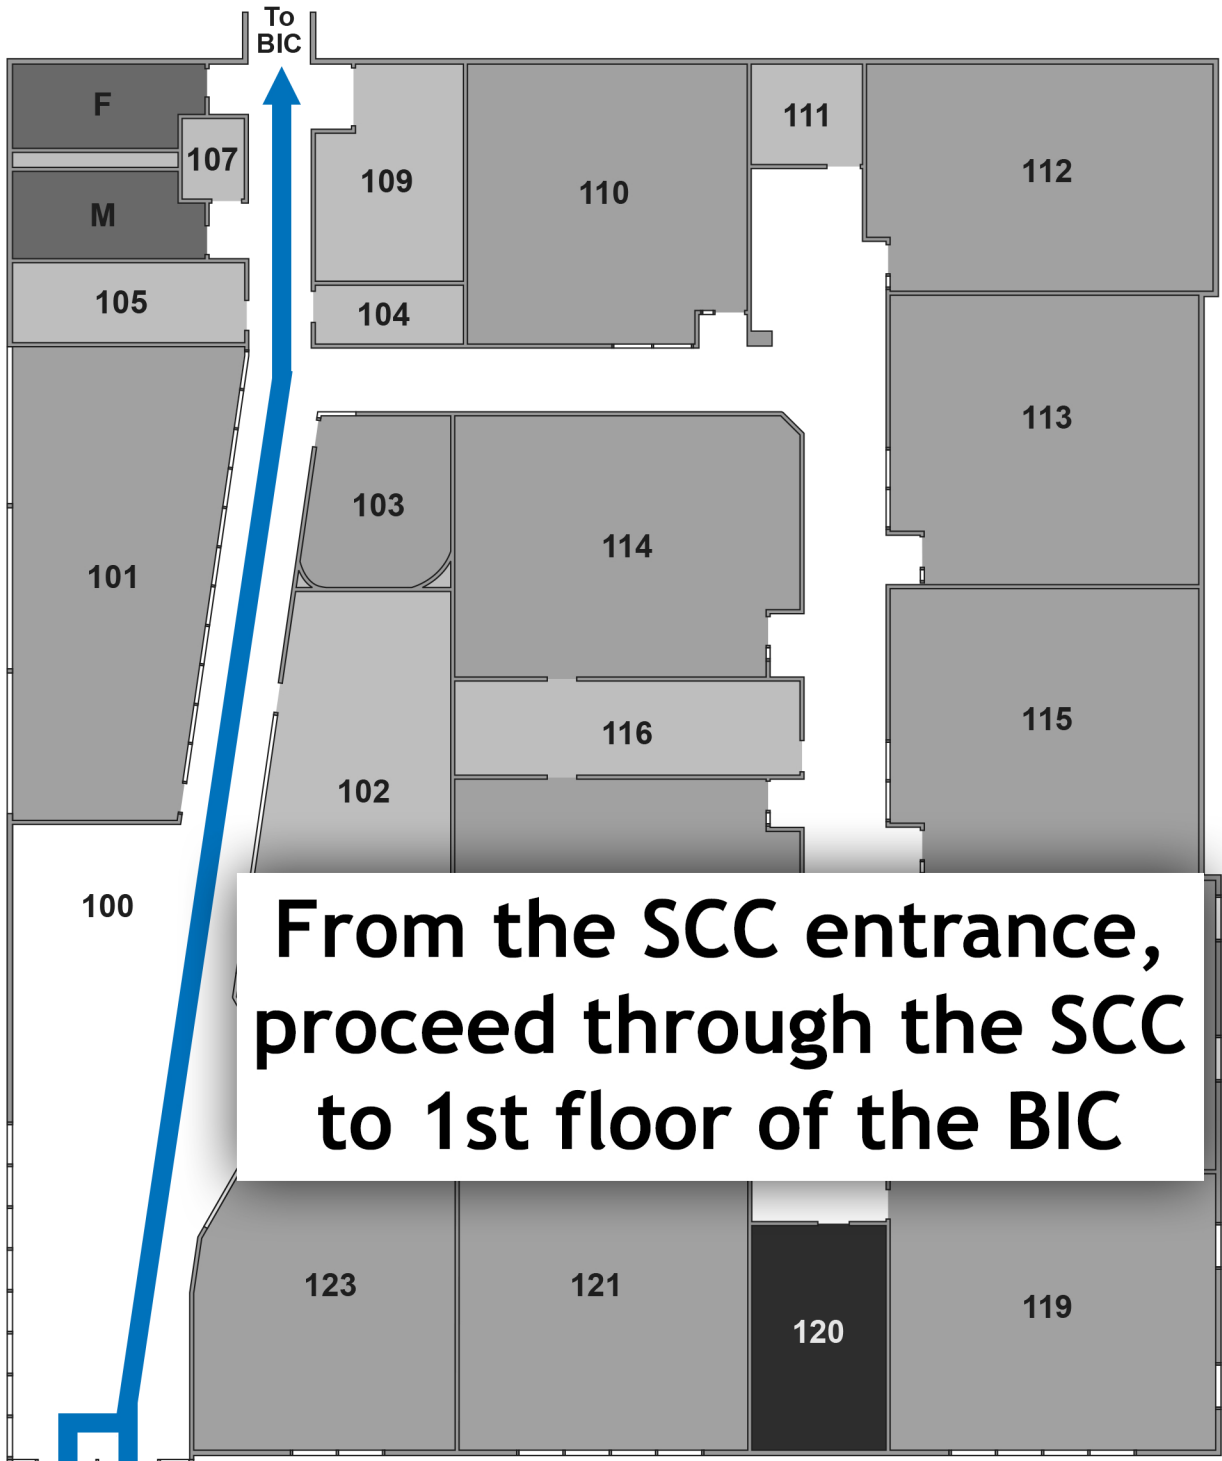

# How to get to the College of Dupage Meteorology Department

Park in the NE  
corner of  
College Lot 3

usbank

BIC

SCC

PEC

College 1A

College 3

College 2

College 1

Stadium

COLLEGE ROAD

FAWELL BOULEVARD

LAMBERT ROAD

Enter through either  
the SCC or BIC

**From the SCC entrance,  
proceed through the SCC  
to 1st floor of the BIC**

**2406**  
Part-time  
Faculty

**BIC**  
**2405**  
Testing

**BIC 2405B**

**From the BIC entrance,  
take elevator or stairs  
to 3rd floor of the BIC**

2503

2411

M

8

F

E E

2414

2412

2416

2418

2502

2504