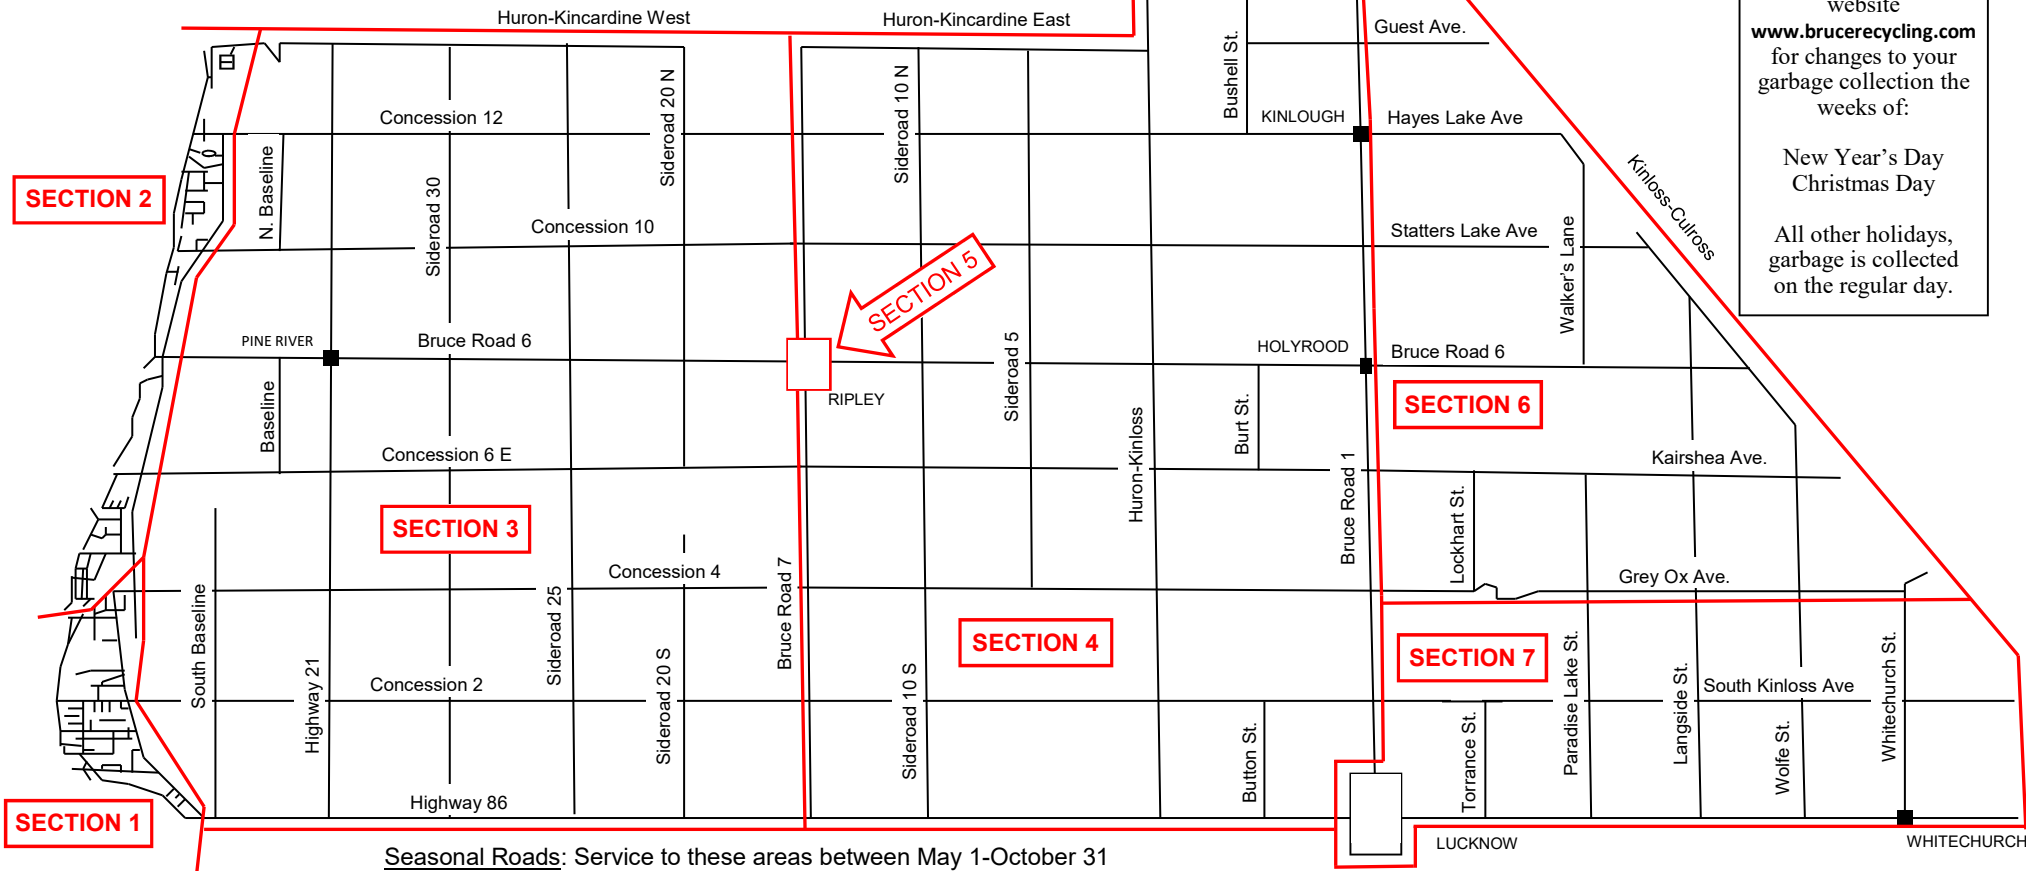

# Huron-Kinloss, Township of

- Section 1 :** Lakeshore South-Ashfield boundary to south side of Pine River  
Lake Huron shoreline east to and including both sides of Lake Range Drive & Arthur Street.
- Section 2 :** Lakeshore North-North of Pine River to Kincardine boundary  
Lake Huron shoreline east to and including both sides of Lake Range Dr.
- Section 3 :** All rural properties east of Lake Range Drive to and excluding Bruce Road 7 (excluding Arthur Street).
- Section 4 :** All rural properties east of and including Bruce Road 7, excluding properties east of Bruce Road 1 except for Silver Lake Road.
- Section 5 :** Village of Ripley.
- Section 6 :** All rural properties east of Bruce Road 1; from and including Grey Ox Avenue north to and including Southline Ave (east of Bruce Road 1).
- Section 7 :** All rural properties east of Bruce Road 1 and south of Grey Ox Avenue; and Village of Lucknow; and Hamlet of Whitechurch.

## Full Recycling Depots

- Kinloss Landfill Site (no cardboard)
- Huron Landfill Site (incl. cardboard)

## Garbage Collection Schedule

- Section 1 : Monday
- Section 2 & 5: Tuesday
- Section 3, 4, 6: Wednesday
- Section 7 : Thursday

Please have garbage out by 8:00 a.m.

*Public Holidays:*  
Please consult our website  
[www.brucerecycling.com](http://www.brucerecycling.com)  
for changes to your garbage collection the weeks of:  
  
New Year's Day  
Christmas Day  
  
All other holidays, garbage is collected on the regular day.

Seasonal Roads: Service to these areas between May 1-October 31