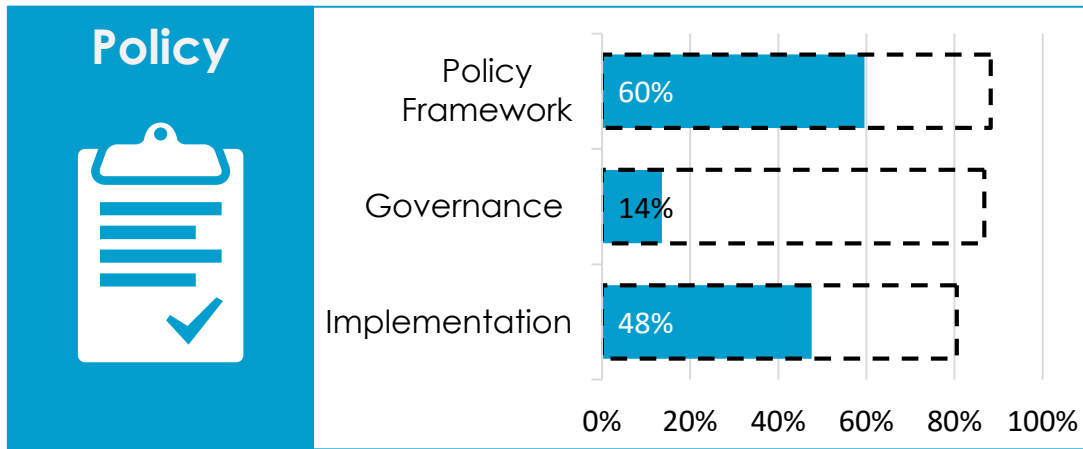

DIMENSION PERFORMANCE

EU27 Average
X%
Liechtenstein