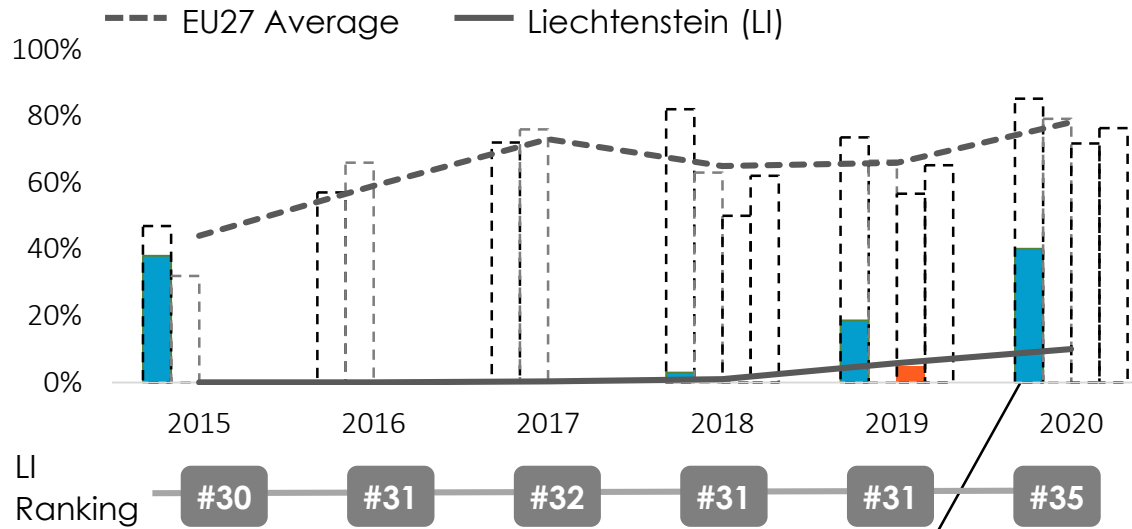

State-of-Play on open data - 2020

Liechtenstein

MATURITY LEVEL RATING