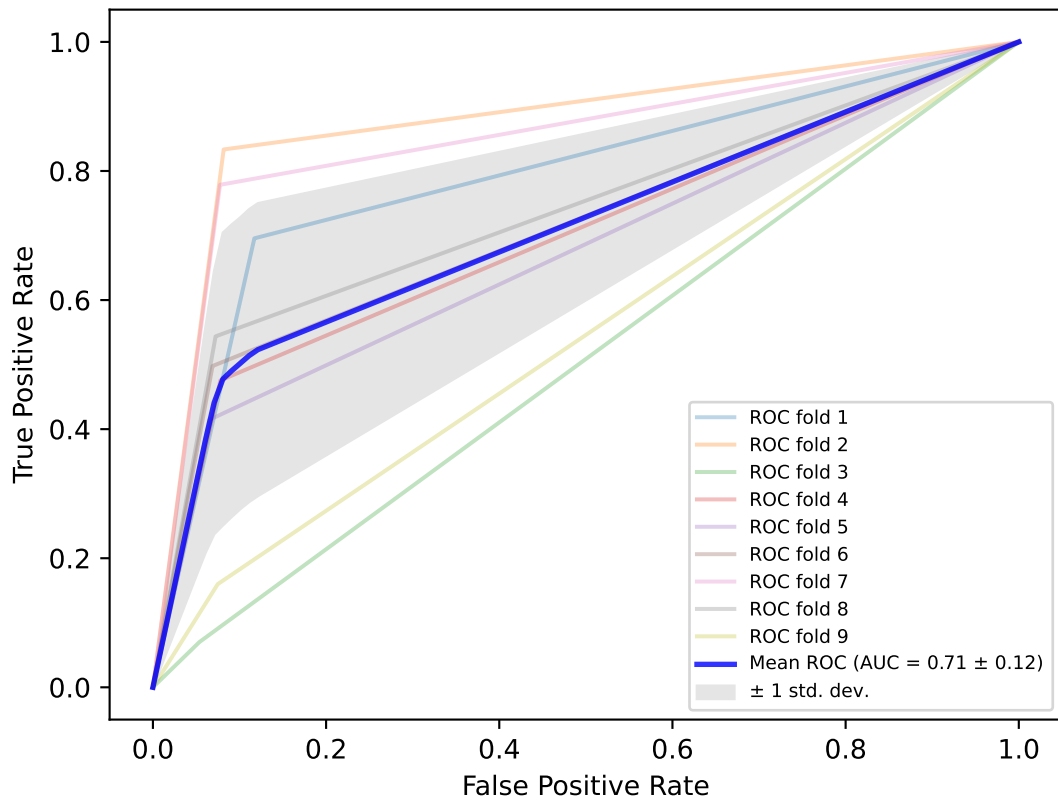

Classic

Count

Win-loss

Massey

Colley

Keener

Elo

Markov