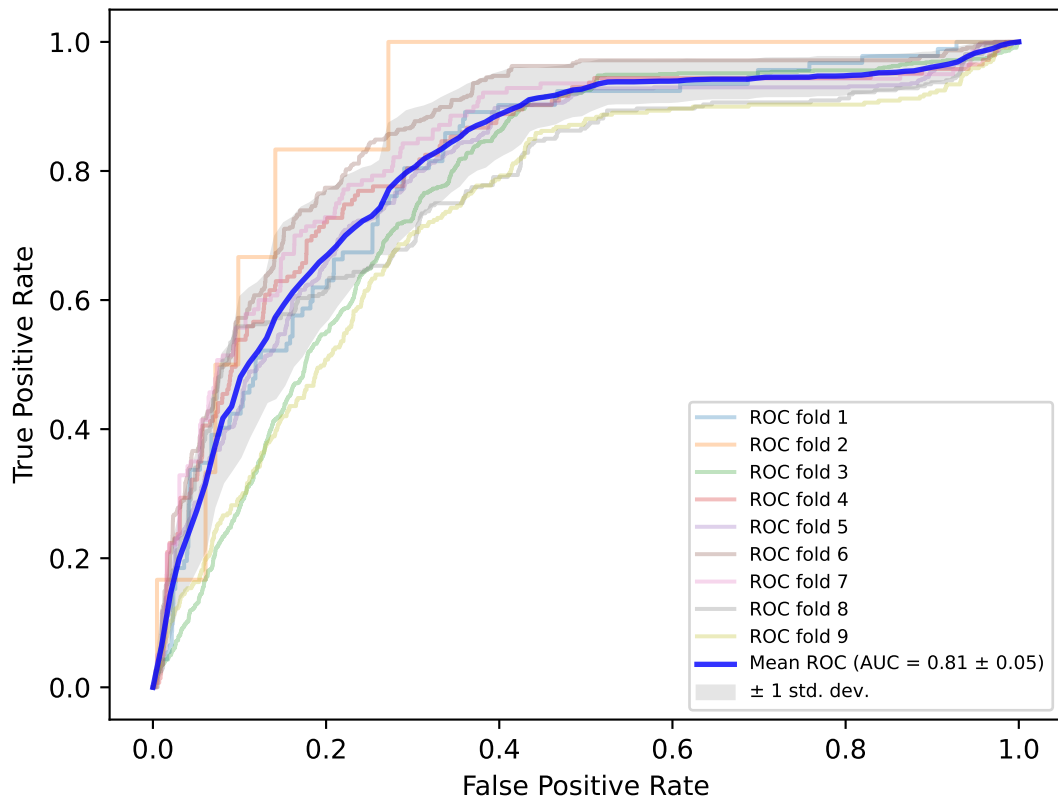

Classic

Count

Win-loss

Massey

Colley

Keener

Elo

Markov