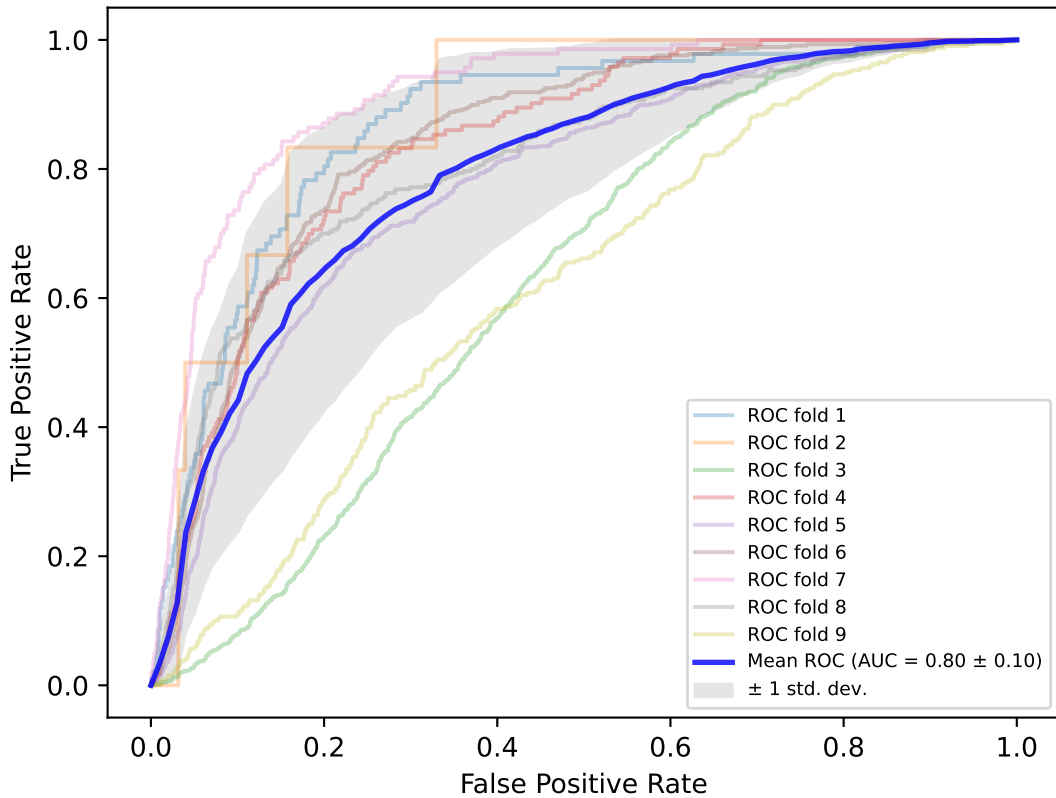

Classic

Count

Win-loss

Massey

Colley

Keener

Elo

Markov