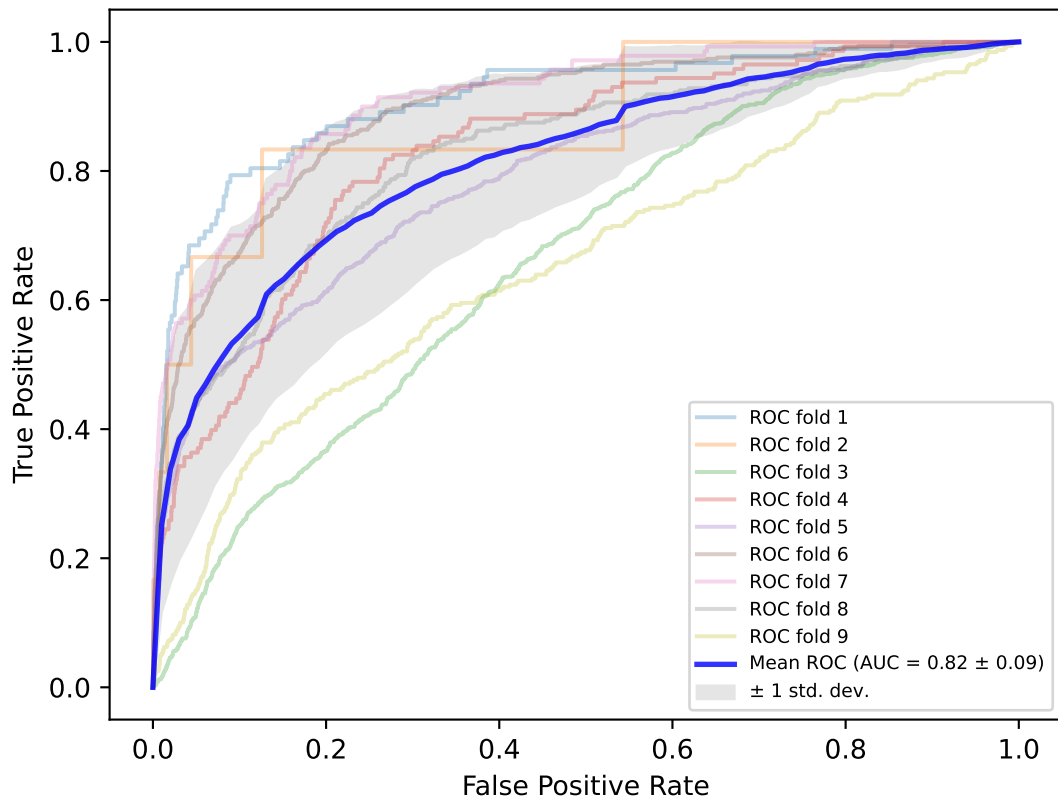

Classic

Count

Win-loss

Massey

Colley

Keener

Elo

Markov