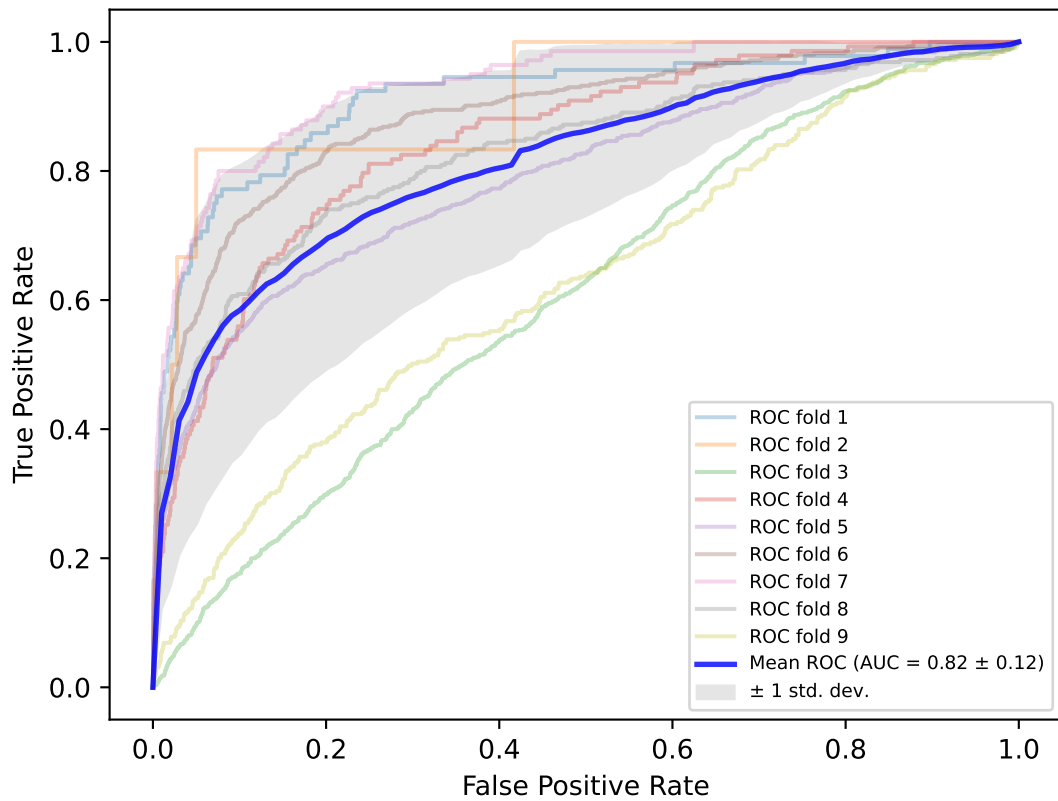

Classic

Count

Win-loss

Massey

Colley

Keener

Elo

Markov