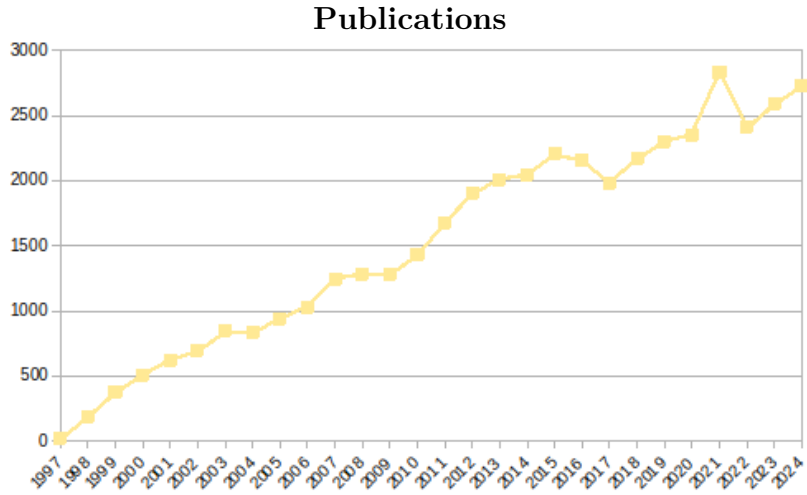

Metrics

2023 Impact Factor ¹	5
Impact Factor (5-Year) ¹	4.6
Immediacy Index ¹	1.7
2023 Citescore ²	10

¹: 2023 Journal Citation Report (Clarivate Analytics, 2024)

²: Scopus (Elsevier, 2024)

Turnaround times

Figure 1. Average time from a paper's submission to JHEP to the 1st editor's decision.

Submissions from arXiv

Figure 2. Percentage of arXiv papers submitted to JHEP on the total number of papers submitted to arXiv.

Figure 3. Number of JHEP publications.

Figure 4. Percentage of Accepted/Rejected/Withdrawn papers in JHEP throughout the years.