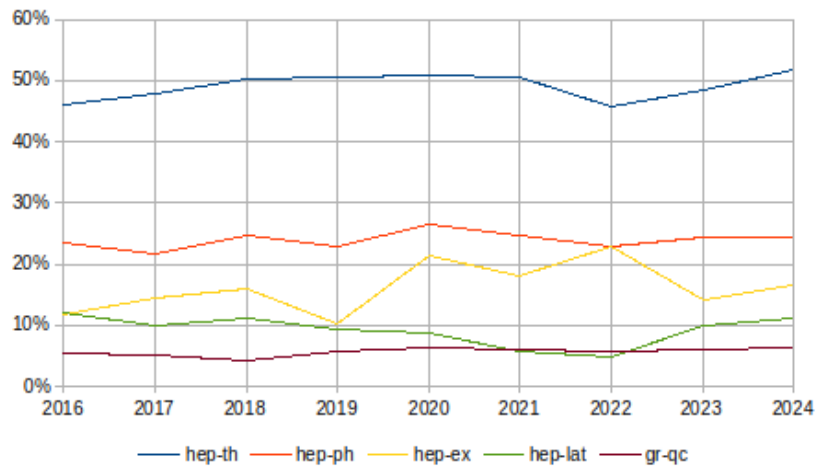

Metrics

2023 Impact Factor ¹	5
Impact Factor (5-Year) ¹	4.6
Immediacy Index ¹	1.7
2023 Citescore ²	10

¹: 2023 Journal Citation Report (Clarivate Analytics, 2024)

²: Scopus (Elsevier, 2024)

Turnaround times

Figure 1. Average time from a paper's submission to JHEP to the 1st editor's decision.

Submissions from arXiv

Figure 2. Percentage of arXiv papers submitted to JHEP on the total number of papers submitted to arXiv.

Figure 3. Number of JHEP publications.

Figure 4. Percentage of Accepted/Rejected/Withdrawn papers in JHEP throughout the years.