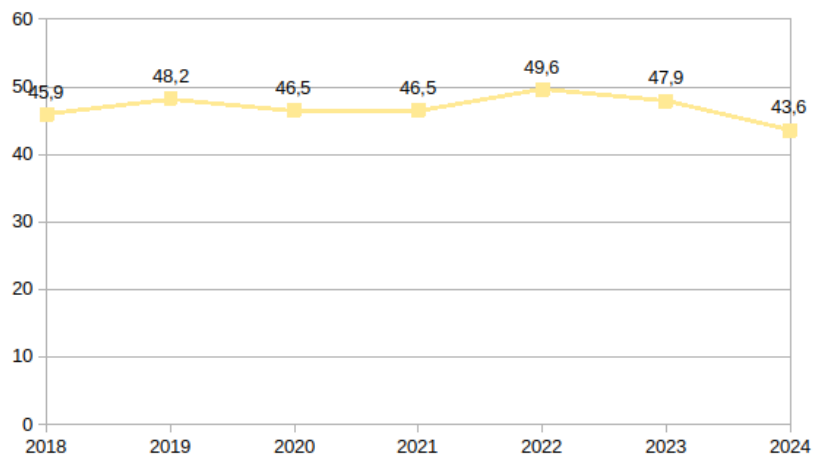

Metrics

2023 Impact Factor ¹	5
Impact Factor (5-Year) ¹	4.6
Immediacy Index ¹	1.7
2023 Citescore ²	10

¹: 2023 Journal Citation Report (Clarivate Analytics, 2024)

²: Scopus (Elsevier, 2024)

Turnaround times

Figure 1. Average time from a paper's submission to JHEP to the 1st editor's decision.

Submissions from arXiv

Figure 2. Percentage of arXiv papers submitted to JHEP on the total number of papers submitted to arXiv.