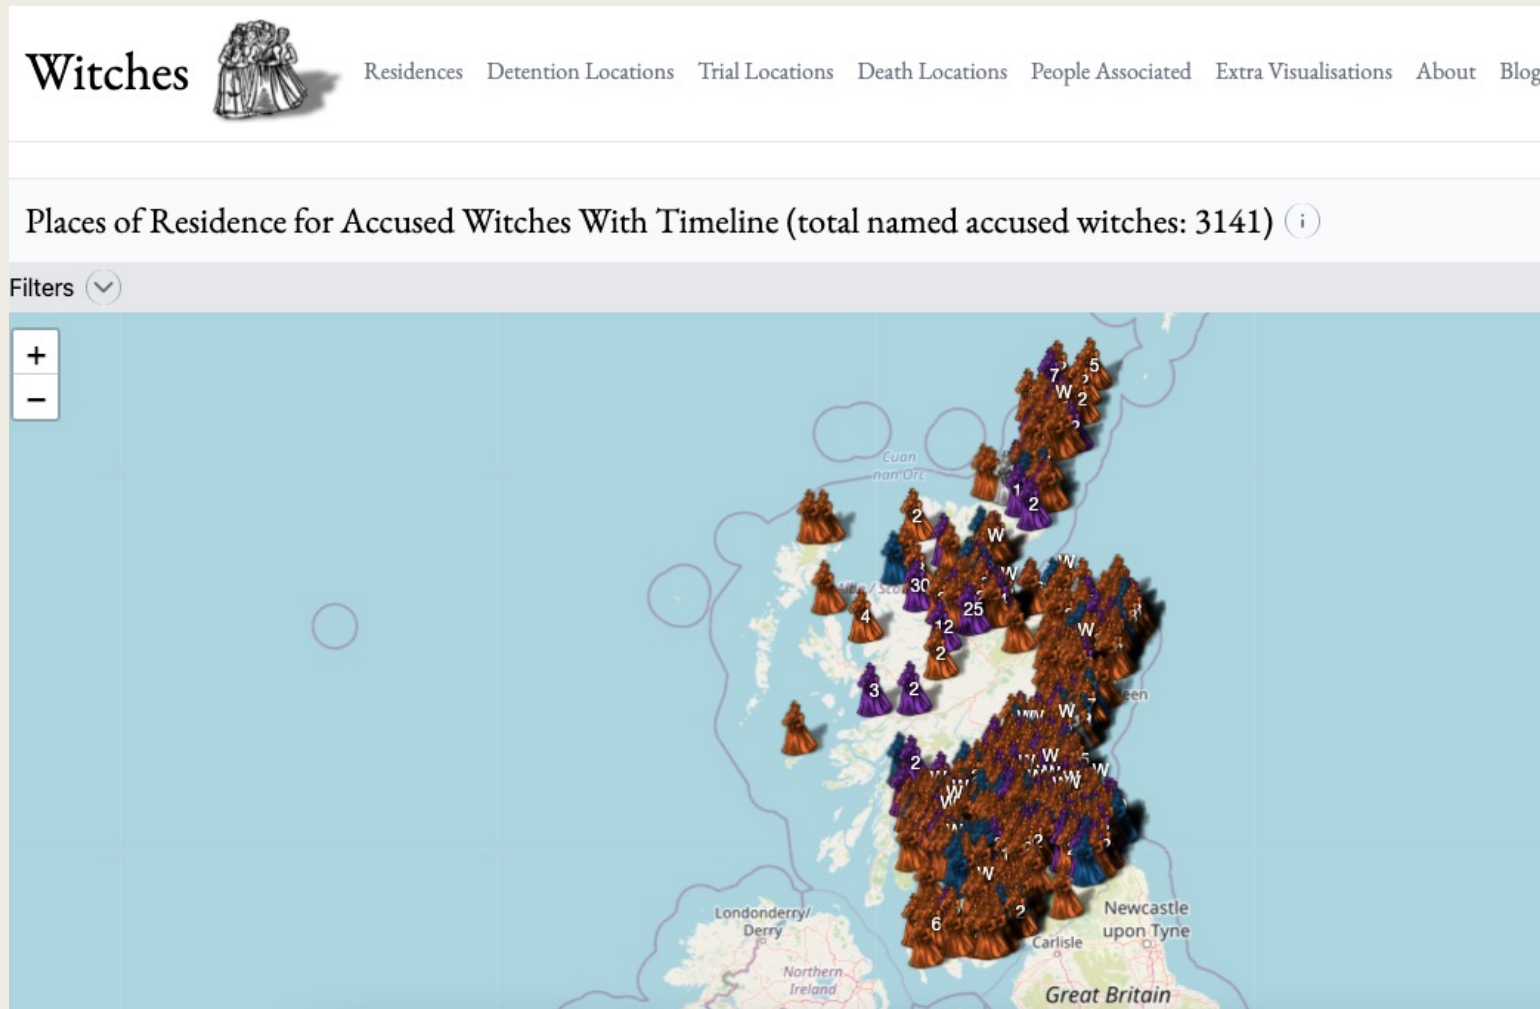

Periodic table with hotlinks to Wikidata entries for elements

<https://ptable.toolforge.org/>

Accused Scottish Witches Project

University of
Edinburgh
project to
track people
accused of
being witches
in Scotland

Close to Me

Close to me — Hay's tools

App displaying items in Wikidata that are geographically close to your location.

(*Requires Geolocation to be enabled)

<https://hay.toolforge.org/closetome/>

WikiShootMe

App displaying items in Wikidata that are geographically near to you that *do not yet* have images in Wikidata.

(*Requires Geolocation to be enabled. Can authorize app to upload photos directly to Commons.)

The screenshot shows the Wikidata Query Service interface. At the top, the browser address bar displays the URL: `query.wikidata.org/#%23defaultView%3AMap%0A%0ASELECT%20DISTINC...`. Below the address bar, there are navigation icons and a status bar indicating "30 results in 5736 ms". The main area is a map showing the United States and Europe. Several red and yellow location markers are visible on the map. The interface includes a sidebar with map controls (zoom in, zoom out, full screen, search, location) and a bottom panel with the Wikidata Query Service logo, navigation links (Examples, Query Builder, Help, More tools), and a query editor.