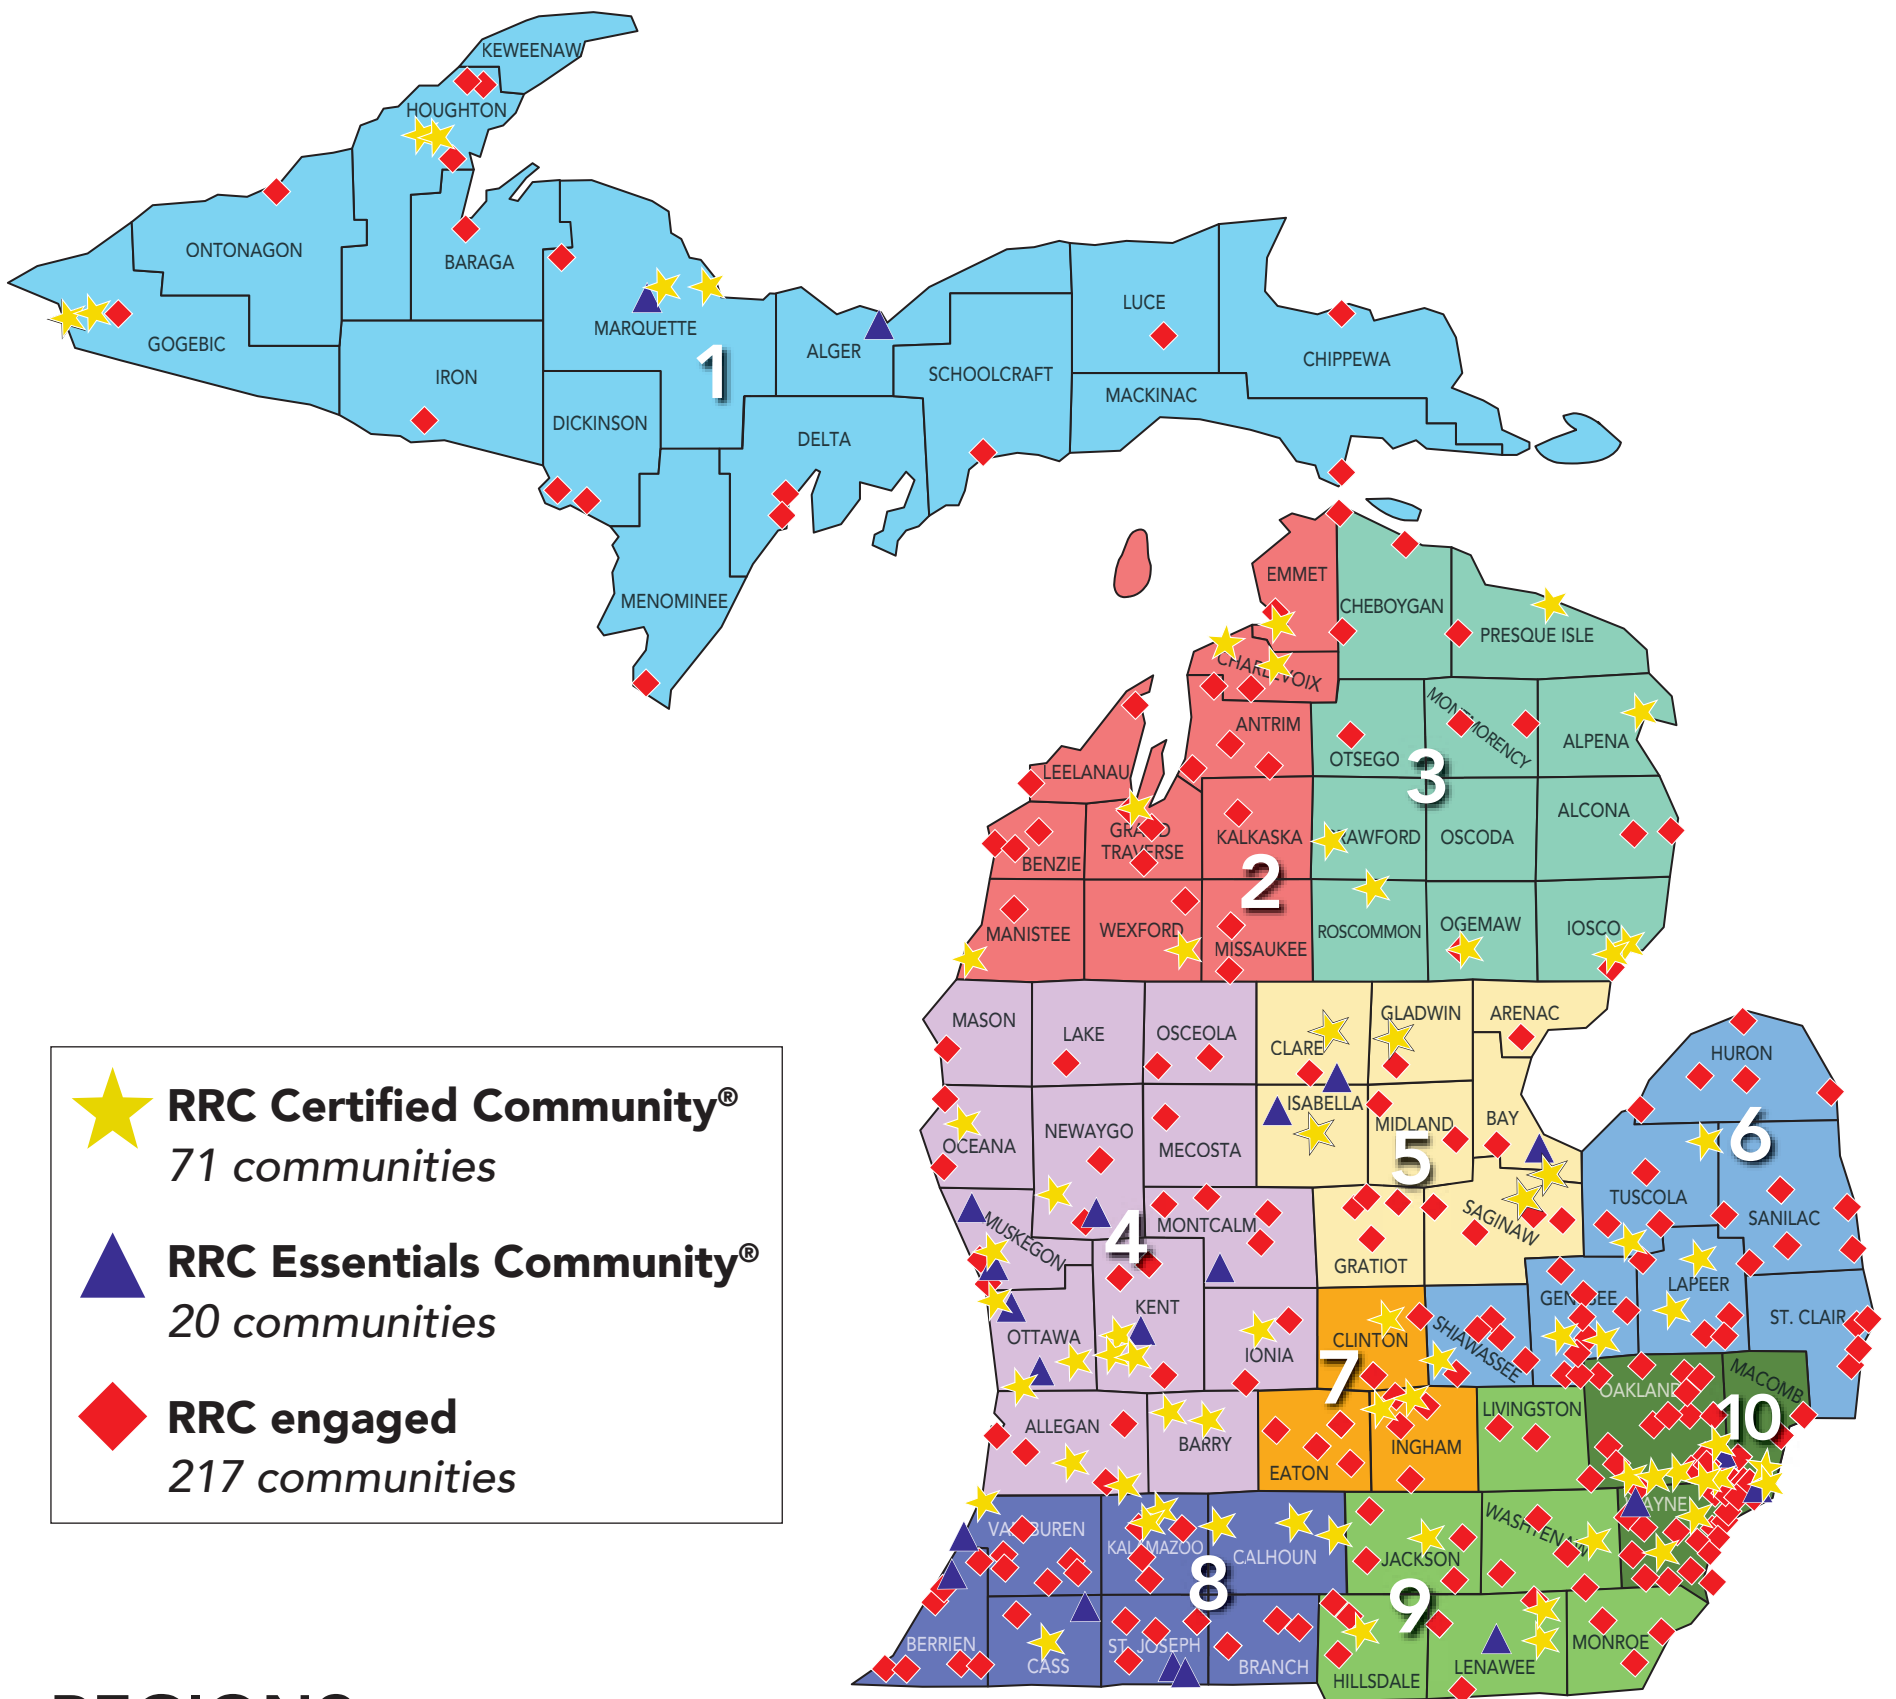

redevelopment ready communities®

REGIONS

1 Upper Peninsula region Pablo Majano 517.285.4165 majanop@michigan.org	6 East Michigan region Katie Higgs 517.898.7561 higgsk@michigan.org
2 Northwest region Pablo Majano 517.285.4165 majanop@michigan.org	7 South Central region Blake Newman 517.648.3437 newmanb1@michigan.org
3 Northeast region Pablo Majano 517.285.4165 majanop@michigan.org	8 Southwest region Julia Turnbull 517.599.1752 turnbullj2@michigan.org
4 West Michigan region Katie Higgs 517.898.7561 higgsk@michigan.org (Kent, Muskegon, Ottawa counties) Julia Turnbull 517.599.1752 turnbullj2@michigan.org (all others)	9 Southeast Michigan region Blake Newman 517.648.3437 newmanb1@michigan.org
5 East Central Michigan region Blake Newman 517.648.3437 newmanb1@michigan.org	10 Detroit Metro region Stephanie Peña 517.420.3405 penas@michigan.org

General inquiries: RRC@michigan.org

MICHIGAN ECONOMIC
DEVELOPMENT CORPORATION