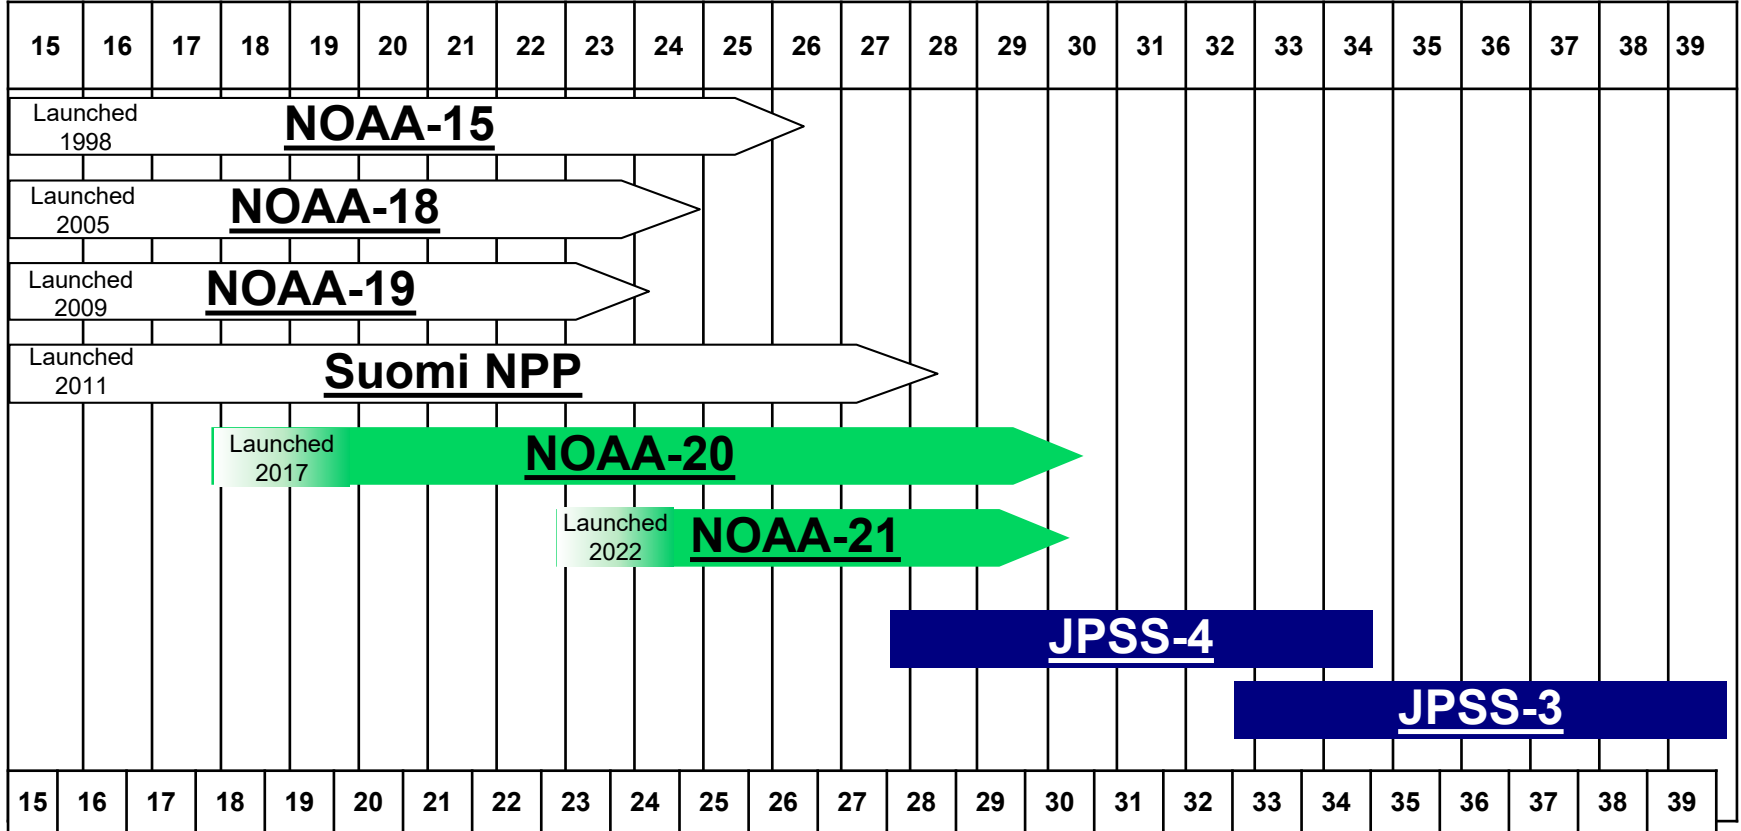

NOAA Polar Satellite Programs Continuity of Weather Observations

Calendar Year

Click a satellite's name for the current status.

As of March 2024

Fiscal Year

Key

- In-orbit and operational
- Planned mission life
- On-orbit residuals
- Planned mission life beyond 2039
- In-orbit checkout

Approved: *Stephen Blz*
 Assistant Administrator for
 Satellite and Information Services

Operational satellite extended life estimates (indicated by an arrow) are based on July 2023 reliability analyses (60% confidence) for satellites in orbit for at least one year.
 Suomi NPP: Suomi National Polar-orbiting Partnership; JPSS: Joint Polar Satellite System